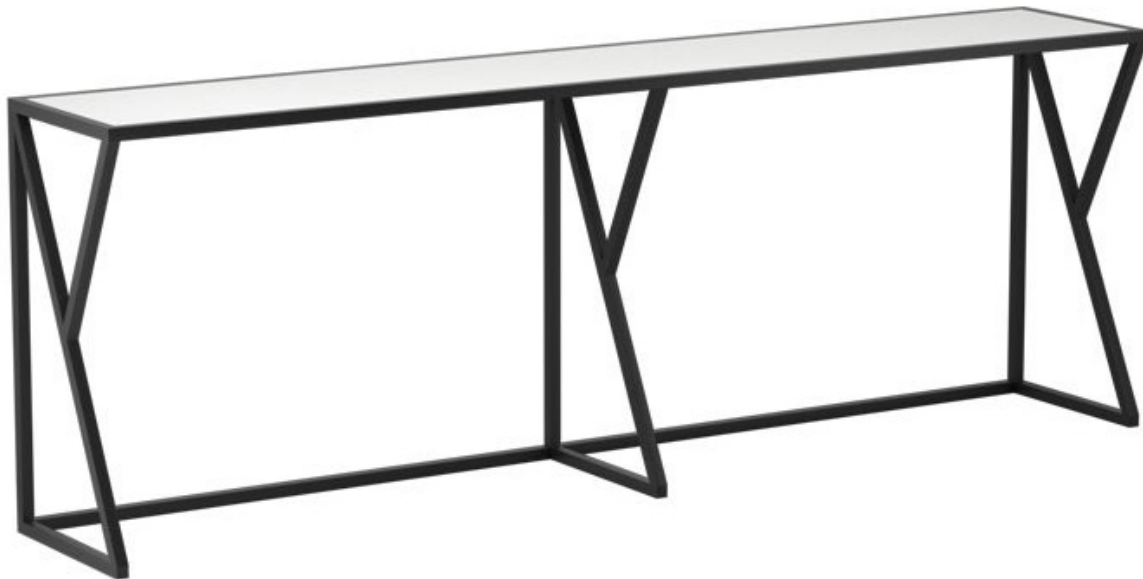

# Freya Communal Table

designed by CJMW Interior Design

**Model Number:**

3070R20AXX

**Dimensions:**

102"W x 18"D x 36"H

**Finishes:**

F-120 Matte Black Painted