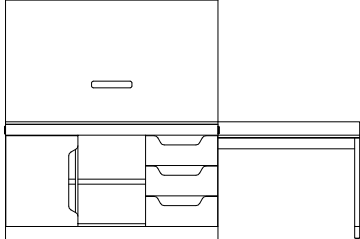

Casual

Confident

Headboard (COM sence)

Double 3645F10AXX
GR-303/306.A 140 x 17 x 50
ADA Double 3645F10BXX
GR-303/306.B 148 x 17 x 50
Double 3645F10CXX
GR-303/306.C 133 x 17 x 50

Headboard (COM sence)

Queen 3645F11AXX
GR-302/306.A 152 x 17 x 50
ADA Queen 3645F11BXX
GR-302/306.B 160 x 17 x 50
Queen 3645F11CXX
GR-302/306.C 145 x 17 x 50

Entry Table (K/D)

3645F05AXX
GR-322
59 1/2 x 29 1/2 x 31

Luggage Bench w/Stone

3645F14AXX
GR-324
34 x 22 x 28

Headboard (COM sence)

King 3645F12AXX
GR-301/304/305
120 x 17 x 50

Headboard (COM sence)

ADA King 3645F12EXX
GR-301.ADA/304.ADA/305.ADA
120 x 17 x 50

Streamline Desk Unit (K/D)

3645F17BXX
GR-321
47 1/2 x 23 1/2 x 71

Streamline Desk Unit (K/D)

3645F17CXX (left shown)
GR-323
105 x 23 1/2 x 71

Streamline Desk Unit (K/D)

3645F23AXX (left shown)
GR-300
108 x 23 3/4 x 71