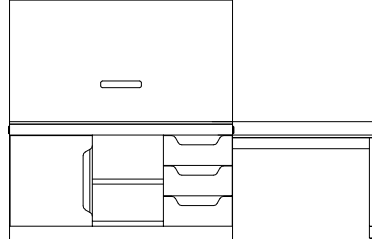

Casual

Confident

Headboard (COM sence)

Double 3645F10AXX
GR-303/306.A 140 x 17 x 50
ADA Double 3645F10BXX
GR-303/306.B 148 x 17 x 50
Double 3645F10CXX
GR-303/306.C 133 x 17 x 50

Headboard (COM sence)

Queen 3645F11AXX
GR-302/306.A 152 x 17 x 50
ADA Queen 3645F11BXX
GR-302/306.B 160 x 17 x 50
Queen 3645F11CXX
GR-302/306.C 145 x 17 x 50

Entry Table (K/D)

3645F05AXX
GR-322
59 1/2 x 29 1/2 x 31

Luggage Bench w/Stone

3645F14AXX
GR-324
34 x 22 x 28

Headboard (COM sence)

King 3645F12AXX
GR-301/304/305
120 x 17 x 50

Headboard (COM sence)

ADA King 3645F12EXX
GR-301.ADA/304.ADA/305.ADA
120 x 17 x 50

Streamline Desk Unit (K/D)

3645F17BXX
GR-321
47 1/2 x 23 1/2 x 71

Streamline Desk Unit (K/D)

3645F17CXX (left shown)
GR-323
105 x 23 1/2 x 71

Streamline Desk Unit (K/D)

3645F23AXX (left shown)
GR-300
108 x 23 3/4 x 71