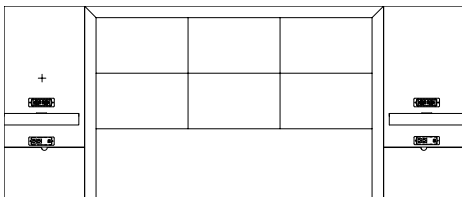

Casual

Confident

Headboard (COM sence)

Double 3645F10AXX
GR-303/306.A 140 x 17 x 50
ADA Double 3645F10BXX
GR-303/306.B 148 x 17 x 50
Double 3645F10CXX
GR-303/306.C 133 x 17 x 50

Headboard (COM sence)

Queen 3645F11AXX
GR-302/306.A 152 x 17 x 50
ADA Queen 3645F11BXX
GR-302/306.B 160 x 17 x 50
Queen 3645F11CXX
GR-302/306.C 145 x 17 x 50

Entry Table (K/D)

3645F05AXX
GR-322
59 1/2 x 29 1/2 x 31

Luggage Bench w/Stone

3645F14AXX
GR-324
34 x 22 x 28

Headboard (COM sence)

King 3645F12AXX
GR-301/304/305
120 x 17 x 50

Headboard (COM sence)

ADA King 3645F12EXX
GR-301.ADA/304.ADA/305.ADA
120 x 17 x 50

Streamline Desk Unit (K/D)

3645F17BXX
GR-321
47 1/2 x 23 1/2 x 71

Streamline Desk Unit (K/D)

3645F17CXX (left shown)
GR-323
105 x 23 1/2 x 71

Streamline Desk Unit (K/D)

3645F23AXX (left shown)
GR-300
108 x 23 3/4 x 71