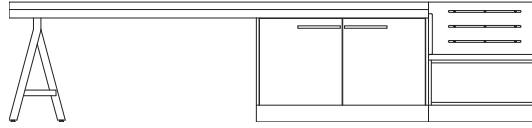

Hilton Garden Inn 9.3

Dbl/DbI Headboard (K/D)
4640D10AXX
GR-309 (B)
143 x 21 x 44

ADA Dbl/DbI Headboard (K/D)
4640D10BXX
GR-309.ADA (B)
147 x 21 x 44

Linear Desk Unit (K/D)
4640D05AXX-L-R
(right shown)
GR-304
142 x 22 x 30

Linear Desk Unit (K/D)
4640D05DXX-L-R
(right shown)
GR-333
118 x 22 x 30

King Headboard/Desk (K/D)
4640D12CXX-L-R (right shown)
GR-316
126 x 43 3/4 x 48

Queen Headboard (K/D)
4640D11CXX-L-R (left shown)
GR-301 (B)
175 x 21 x 44