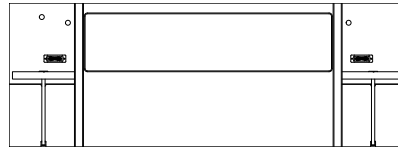

King Headboard (K/D)
4640D12RXX-L-R (left shown)
GR-332 (B)
122 x 21 x 44