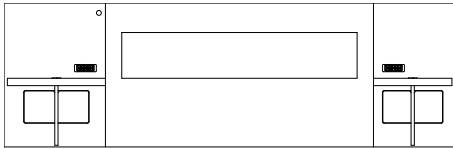

King Headboard (K/D)
4640D12AXX-L-R (right shown)
GR-300 (B)
147 x 21 x 44

King Headboard (K/D)
4640D12FXX-L-R (right shown)
GR-318
138 x 21 x 44