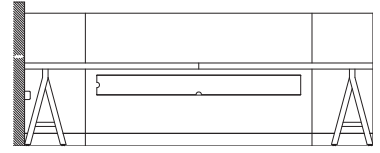

Hilton Garden Inn 9.3

Dbl/DbI Headboard (K/D)
4640D10AXX
GR-309 (B)
143 x 21 x 44

ADA Dbl/DbI Headboard (K/D)
4640D10BXX
GR-309.ADA (B)
147 x 21 x 44

Linear Desk Unit (K/D)
4640D05AXX-L-R
(right shown)
GR-304
142 x 22 x 30

Linear Desk Unit (K/D)
4640D05DXX-L-R
(right shown)
GR-333
118 x 22 x 30

King Headboard/Desk (K/D)
4640D12CXX-L-R (right shown)
GR-316
126 x 43 3/4 x 48

Queen Headboard (K/D)
4640D11CXX-L-R (left shown)
GR-301 (B)
175 x 21 x 44