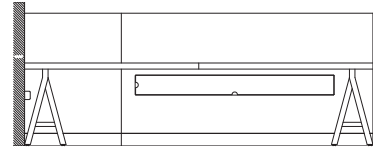

ADA King Headboard/Desk (K/D)
4640D12GXX-L-R (right shown)
GR-316.ADA
128 x 43 3/4 x 48