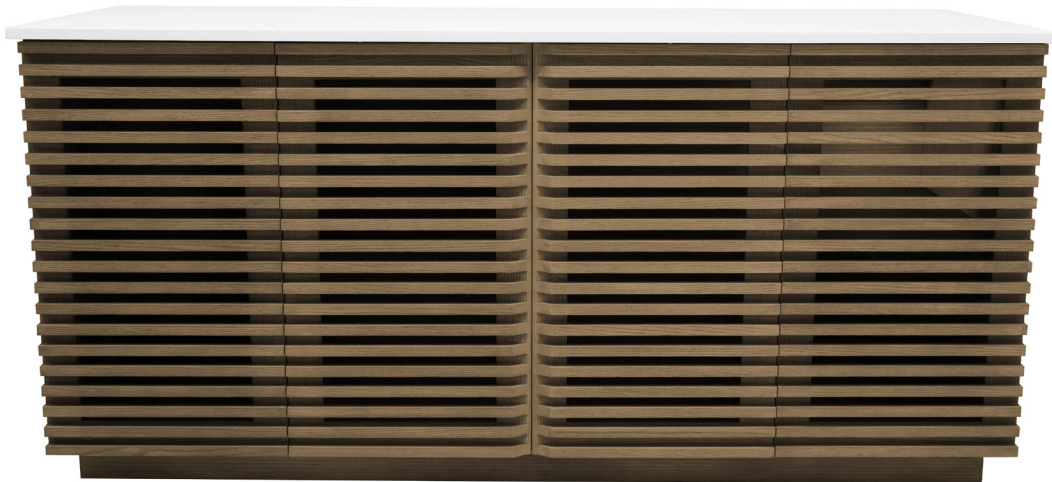

Douglas Dresser

designed by Sims Patrick Studio

Model Number:

5121

Dimensions:

72"W x 30"D x 34"H

Finishes:

W-B-124 Russet Brown on Oak

WSWM-150 White Snow Marstone

Can be customized by request, please inquire with dsquotes@dstyle.com for more information & pricing