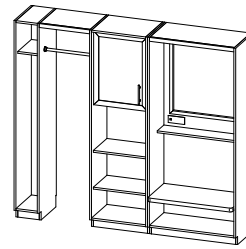

Side Table
3430H16DXX
22w x 25d x 24h
HG-217.2

Vanity
3430H21AXX (left shown)
52w x 24d x 35 1/2h
HG-218.1

3430H21FXX (right)
HG-218.2

ADA Vanity
3430H21BXX (left shown)
48w x 26d x 35 1/2h
HG-219.2

3430H21GXX (right)
HG-219.3

Vanity, right (K/D)
3430H21JXX
48w x 24d x 35 1/2h
HG-221.2

Vanity, left (K/D)
3430H21HXX
48w x 24d x 35 1/2h
HG-221.1

ADA Vanity
3430H21CXX
48w x 26d x 6 1/2h
HG-219.1

Double Vanity
3430H21DXX
63w x 24d x 35 1/2h
HG-222.1

Double Vanity
3430H21EXX
63w x 26d x 35 1/2h
HG-223.1

Open Closet (left shown)
3430H25AXXL/R
88w x 20d x 78h
HG-229.1

Hospitality Unit
3430H23BXX
48w x 23 1/2d x 30 3/4h
HG-208.2

Hospitality Unit
3430H23AXX
48w x 23 1/2d x 30 3/4h
HG-208.1