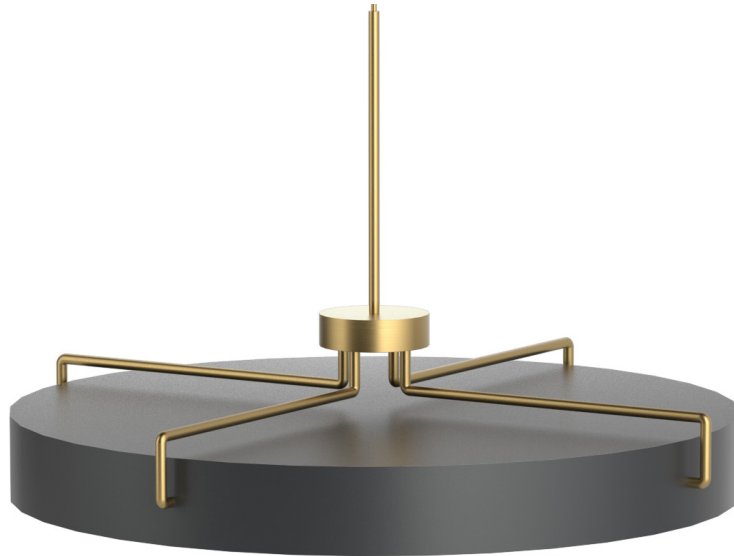

# Stella Ceiling Fixture

---

**Model Number:**

3070S26A

**Dimensions:**

34"Diam x 8" BH

**Finishes:**

S-E-121 Brass Powder Coat on Brushed Stainless Steel

**Number of Bulbs:**

LED Strips

**Drop Height:**

TBD per spec

F-120 Matte Black Painted

Can be customized by request, please inquire with [dsquotes@dstyle.com](mailto:dsquotes@dstyle.com) for more information & pricing