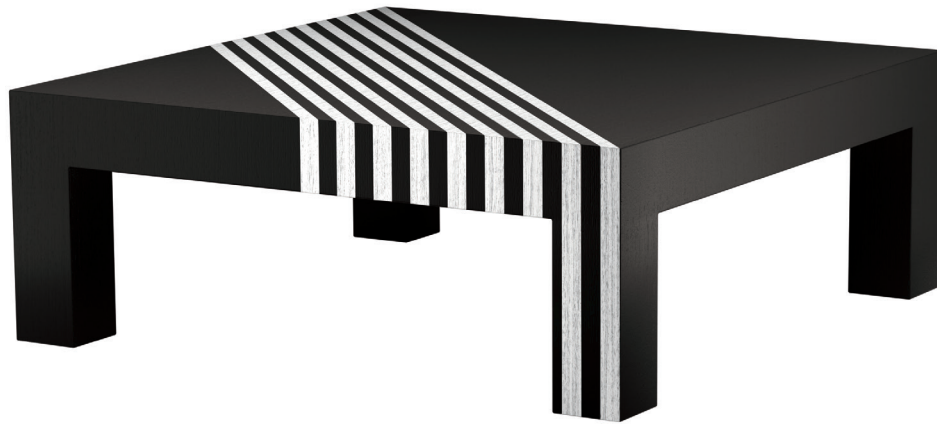

Hayes Cocktail Table

Model Number:

2157

Dimensions:

48"W x 48"D x 18"H

Finishes:

W-E-122 Black on Oak

W-A-120 Chalk White on Ash