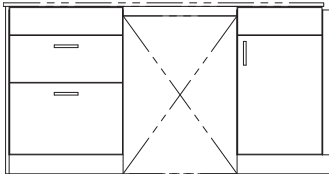

Kitchen Cabinets (COM Stone)
4088A-CAB100AXX
GH-302-05 L/R

Kitchen Cabinets ADA (COM Stone)
4088A-CAB100DCXX
GH-302-08 L/R