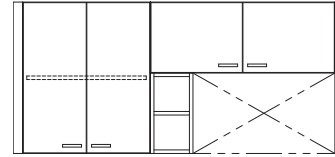

Kitchen Cabinets ADA (COM Stone)
4088A-CAB100DCXX
GH-302-08 L/R

Kitchen Cabinets (COM Stone)
4088A-CAB100EXX
GH-302-09 L/R