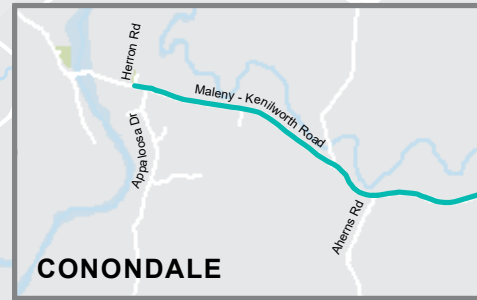

Conondale to Maleny, via Witta

WITTA

MALENY

-  Flexilink trial service
-  Bus stop

Bookings essential 1300 511 163
www.sunshinecoast.qld.gov.au
mail@sunshinecoast.qld.gov.au
 T 07 5475 7272
 Locked Bag 72 Sunshine Coast Mail Centre Qld 4560

23088B 08/23

Conondale to Maleny via Witta \$2 Flexilink Transport Service

Effective 14 August 2023

Your Transport Levy
Your transport future

Conondale to Maleny, via Witta

Bookings essential
1300 511 163

2 hours ahead of departure
or by 9pm the previous night
for the first morning services.

Conondale to Maleny, via Witta Flexilink timetable

The Conondale via Witta to Maleny Flexilink service uses a Maleny Taxi vehicle which operates a return service 3 times a day, Monday to Saturday.

What is Flexilink?

Where does it go?

The service starts at the Conondale General Store, travels along Maleny-Kenilworth Road, via Witta, to Cooke Park (Maple Street) Maleny, and back again.

The service is scheduled to connect where possible with the 890 and 891 hinterland bus services.