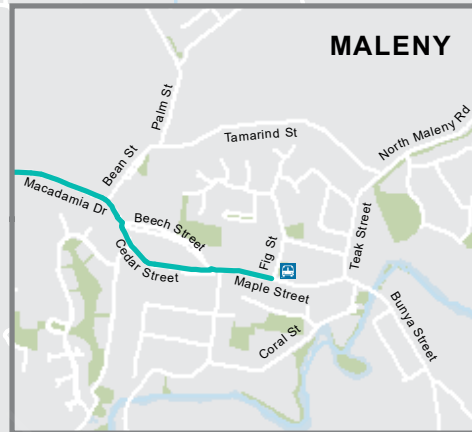

Conondale to Maleny, via Witta

WITTA

MALENY

-  Flexilink trial service
-  Bus stop

Bookings essential 1300 511 163
www.sunshinecoast.qld.gov.au
mail@sunshinecoast.qld.gov.au
 T 07 5475 7272
 Locked Bag 72 Sunshine Coast Mail Centre Qld 4560

23088B 08/23

Conondale to Maleny via Witta \$2 Flexilink Transport Service

Effective 14 August 2023

Your Transport Levy
Your transport future

Conondale to Maleny, via Witta

Bookings essential
1300 511 163

2 hours ahead of departure
or by 9pm the previous night
for the first morning services.

Conondale to Maleny, via Witta Flexilink timetable

The Conondale via Witta to Maleny Flexilink service uses a Maleny Taxi vehicle which operates a return service 3 times a day, Monday to Saturday.

What is Flexilink?

Where does it go?

The service starts at the Conondale General Store, travels along Maleny-Kenilworth Road, via Witta, to Cooke Park (Maple Street) Maleny, and back again.

The service is scheduled to connect where possible with the 890 and 891 hinterland bus services.