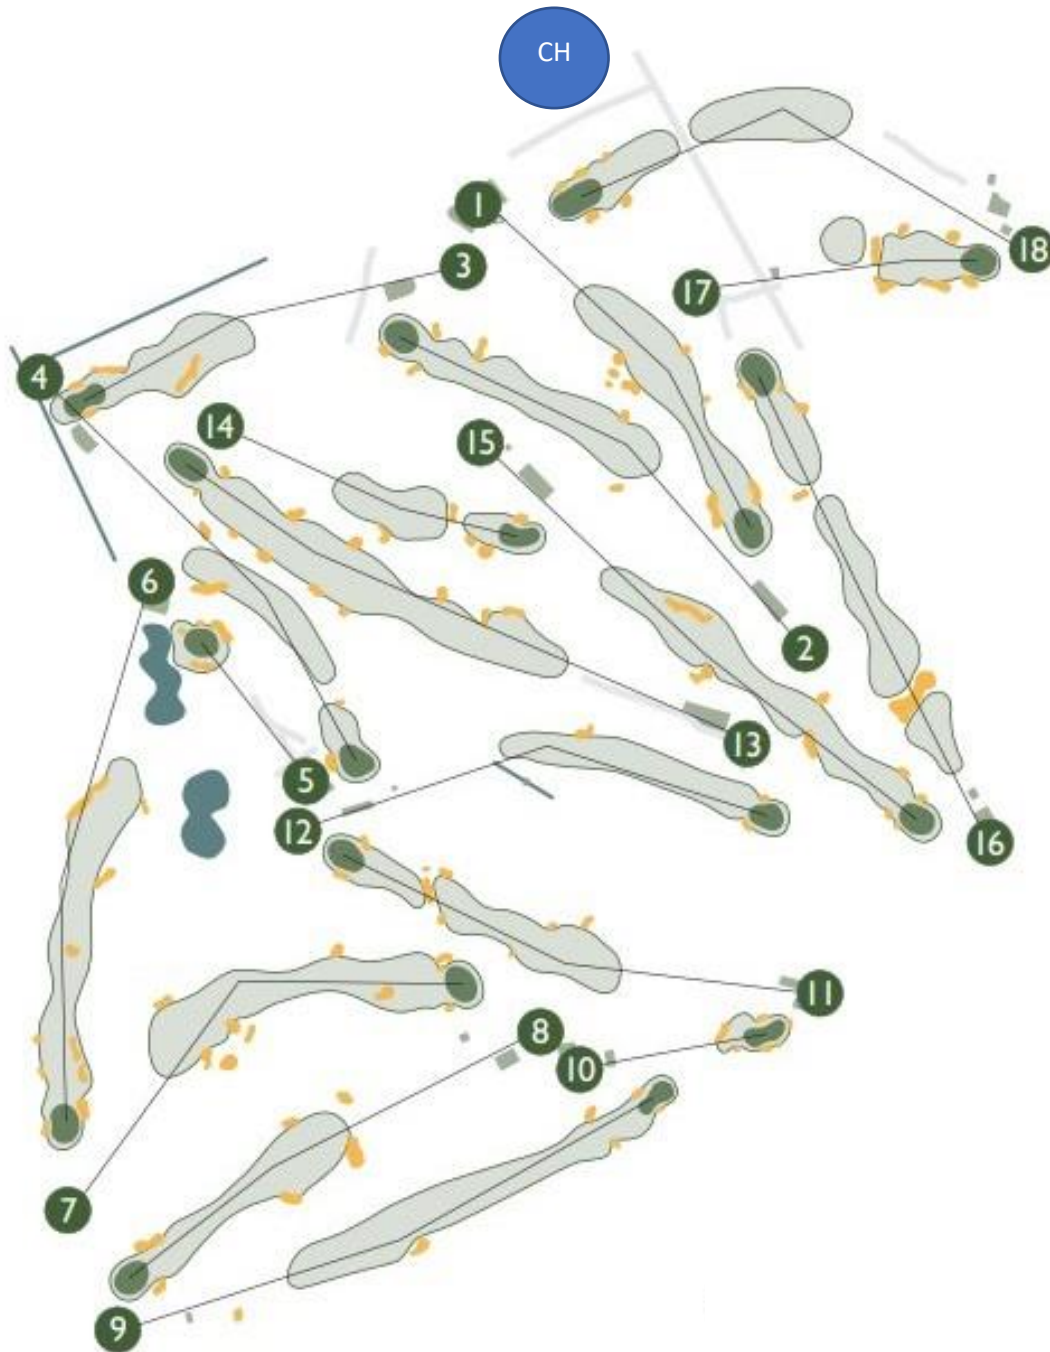

R&A
GIRLS AMATEUR
& BOYS AMATEUR
CHAMPIONSHIPS

GANTON 2023

A suspension of play for a **dangerous situation** will be signalled by **one prolonged note of the siren**. You must return to the clubhouse (**CH**) immediately. Players may accept transport from a referee. Otherwise, players must return **by foot** as quickly as possible.

All **other suspensions** will be signalled by **three consecutive notes of the siren**. You are to remain in position on the golf course unless instructed to return to the clubhouse (**CH**) by an R&A official.

In either case, **resumption of play** will be signalled by **two short notes of siren**. See Rule 5.7b.