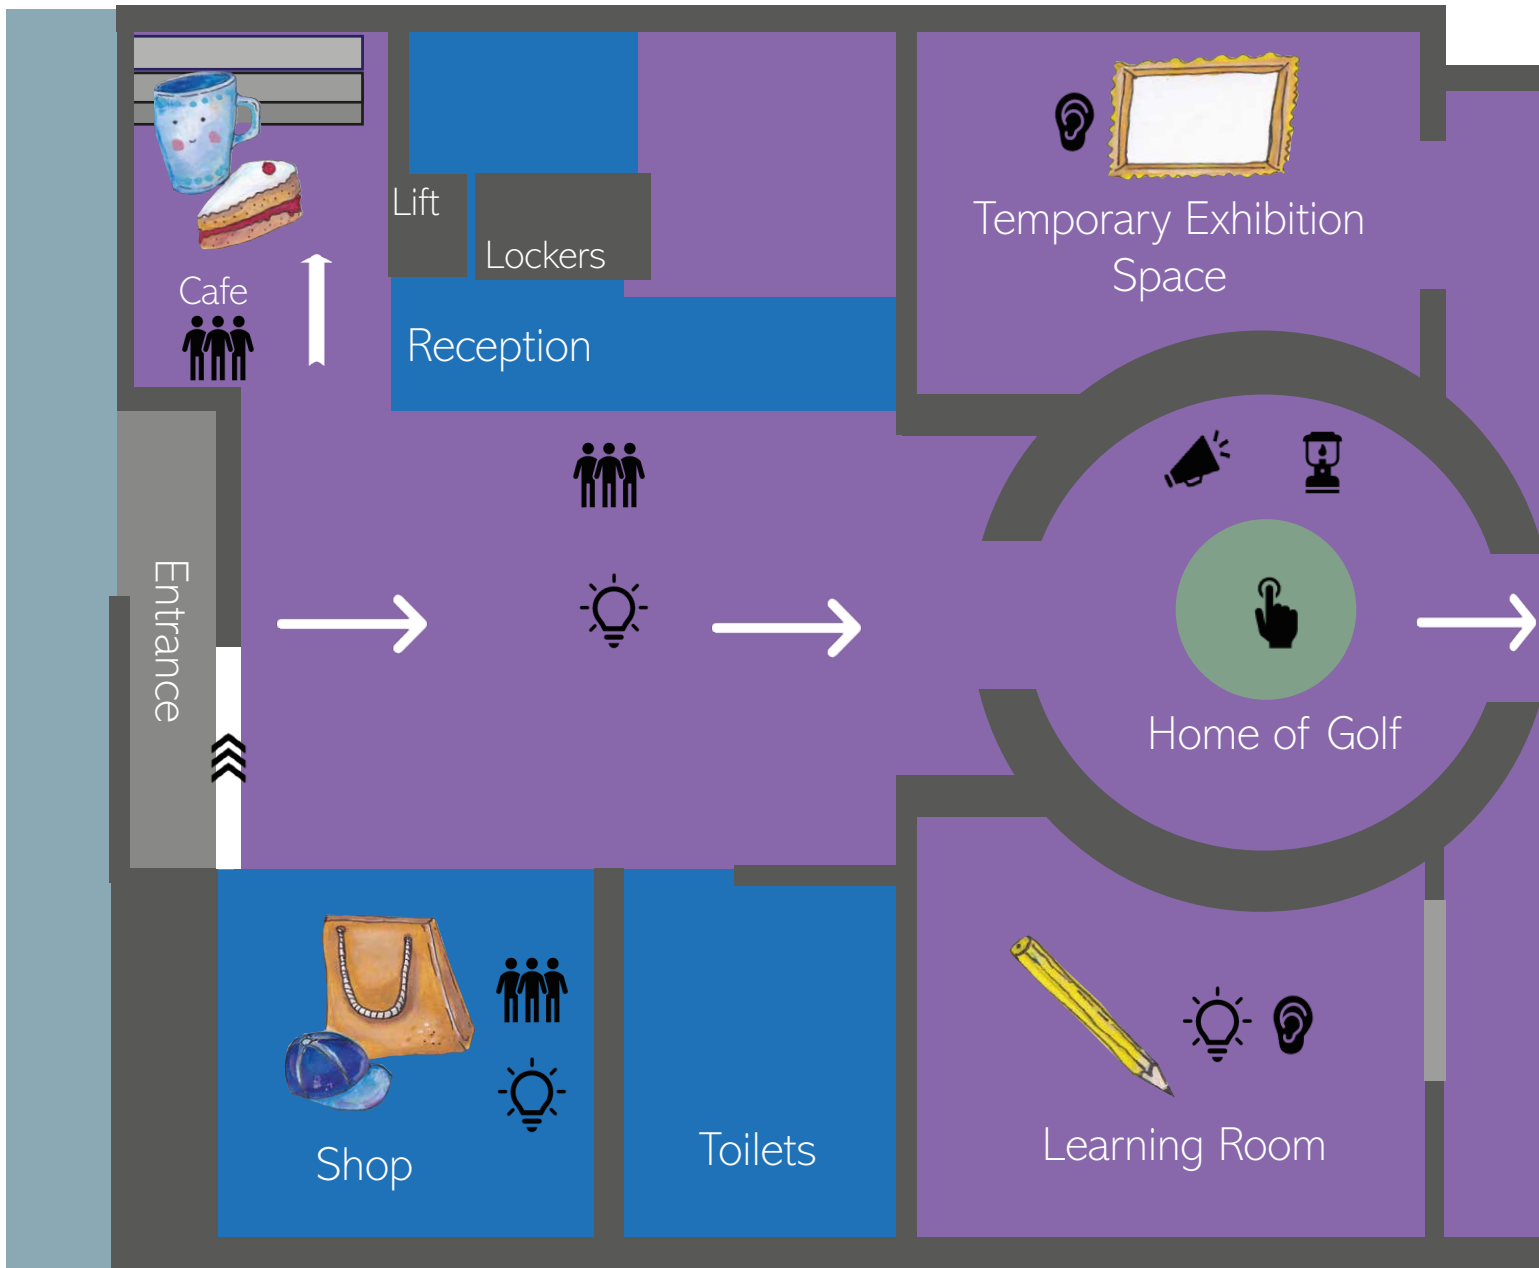

R&A WORLD GOLF MUSEUM

Sensory Map

Use this sensory map to help you explore our spaces and to prepare for your visit.

Key

- Automatic sliding door 
- Bright light 
- Low light 
- Film soundtrack 
- Quiet space 
- Sometimes busy 
- Interactive activity 

If at any time you need a quiet space, you are welcome to use our Learning Room (the lights are dimmable in this space) or our Temporary Exhibition Space.

R&A WORLD GOLF MUSEUM

Key

- Bright light 
- Low light 
- Film noise 
- Interactive activity 
- Quiet space 
- Touch screen 
- Film 
- Objects to handle 
- Drawer / door to open 

R&A WORLD GOLF MUSEUM

Key

- Bright light 
- Low light 
- Film noise 
- Interactive activity 
- Quiet space 
- Touch screen 
- Film 
- Objects to handle 
- Drawer / door to open 