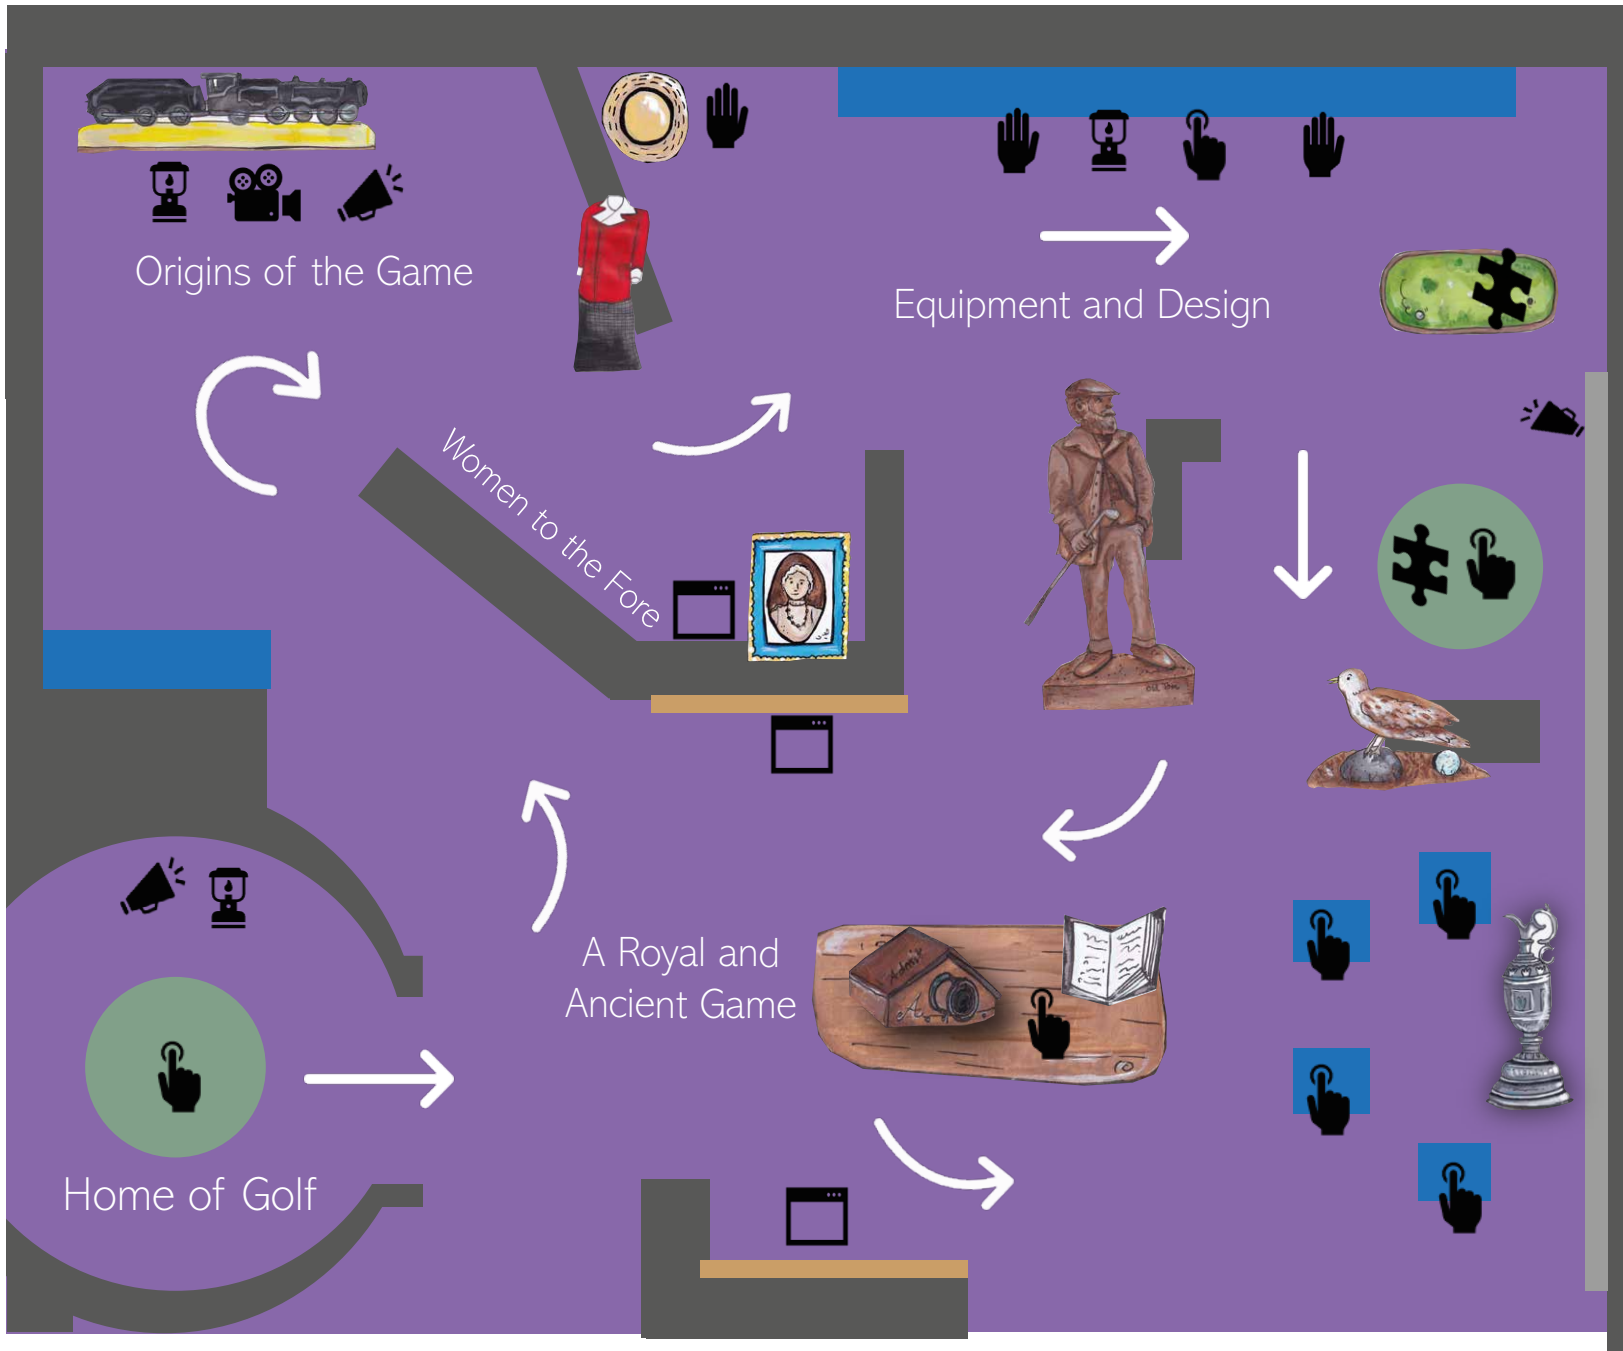

R&A WORLD GOLF MUSEUM

Sensory Map

Use this sensory map to help you explore our spaces and to prepare for your visit.

Key

- Automatic sliding door 
- Bright light 
- Low light 
- Film soundtrack 
- Quiet space 
- Sometimes busy 
- Interactive activity 

If at any time you need a quiet space, you are welcome to use our Learning Room (the lights are dimmable in this space) or our Temporary Exhibition Space.

R&A WORLD GOLF MUSEUM

Key

- Bright light 
- Low light 
- Film noise 
- Interactive activity 
- Quiet space 
- Touch screen 
- Film 
- Objects to handle 
- Drawer / door to open 

R&A WORLD GOLF MUSEUM

Key

- Bright light 
- Low light 
- Film noise 
- Interactive activity 
- Quiet space 
- Touch screen 
- Film 
- Objects to handle 
- Drawer / door to open 