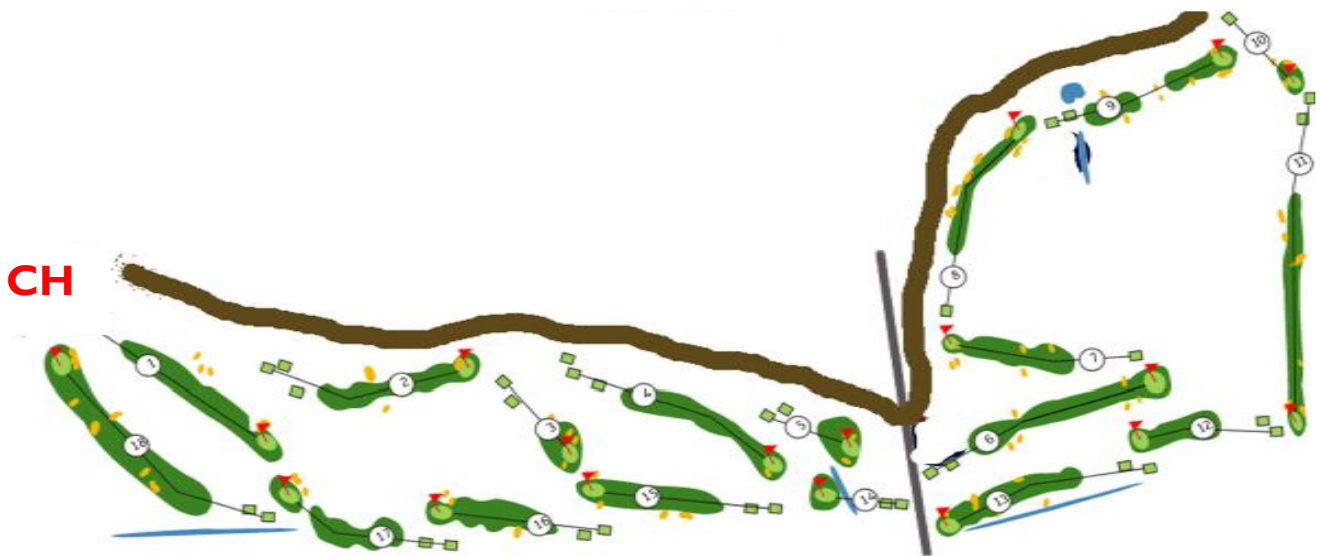

**COURSE EVACUATION POLICY
FULFORD**

A suspension of play for a **dangerous situation** will be signalled by **one prolonged note of the siren**. You must return to the clubhouse (**CH**) immediately. Players may accept transport from a referee. Otherwise, players must return **by foot** as quickly as possible.

All **other suspensions** will be signalled by **three consecutive notes of the siren**. You are to remain in position on the golf course unless instructed to return to the clubhouse (**CH**) by an R&A official.