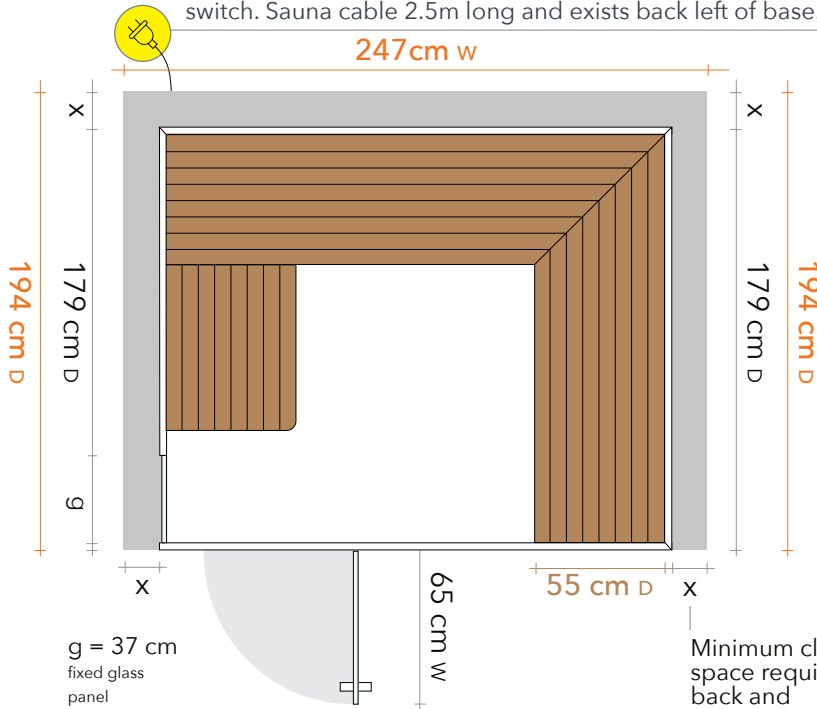

PLEASE NOTE - Dual band Wi-Fi 2.4GHz and 5GHz is required for the mPulse Smart Sauna.

POWER REQUIREMENTS 220-240V, 5175 watts. Maximum Amperage 22A.

Sunlighten recommends all new installations adhere to AS3000 and a dedicated circuit that is RCD protected. Power Cable to be hardwired into an accessible isolation switch. Sauna cable 2.5m long and exists back left of base.

Minimum clear space required at back and both sides of all our mPulse saunas: x = 15cm