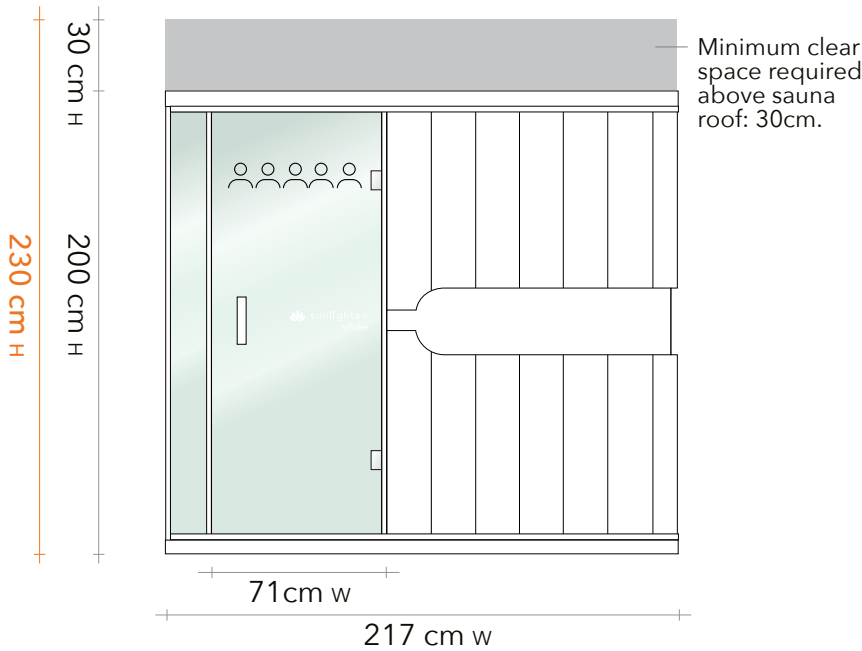

INFRARED HEATER PANELS

	Left Wall	Back Wall	Right Wall	Front Wall	Floor	Under Bench	TOTAL
FIR	1	4	2	1	2	4	14
MIR	1	4	2	1	0	4	12
NIR/Red light	1	3	3	0	0	0	7
						TOTAL	33

PLEASE NOTE - Dual band Wi-Fi 2.4GHz and 5GHz is required for the mPulse Smart Sauna.

Minimum clear space required at back and both sides of all our mPulse saunas: x = 15cm

PRE-INSTALLATION CHECKLIST

It is important to ensure there is enough space through the doors and pathways to the sauna's location in your space. Please measure any access doorway or hallway prior to purchase for easy installation.

PANELS

Roof panel	217cm W x 179cm H x 6.8cm D
Floor panel	217cm W x 179cm H x 6.8cm D
Front wall	215cm W x 183cm H x 7.1cm D
Back wall	212cm W x 183cm H x 7.1cm D
Right wall	176cm W x 183cm H x 7.1cm D
Left wall	176cm W x 183cm H x 7.1cm D
Glass door	71cm W x 175cm H x 0.8cm D
Side glass	42cm W x 177cm H x 0.8cm D
Bench 1	120cm W x 55cm H x 15cm D
Bench 2	203cm W x 55cm H x 15cm D
Bench 3	164cm W x 55cm H x 15cm D

ASSEMBLED

Exterior	217cm W x 200cm H* x 179cm D
Interior	203cm W x 181cm H x 165cm D
Bench	203cm W x 52cm H x 55cm D
	* 5 cm feet included

FLATPACK DIMENSIONS

PACK 1 [100kg]	195cm W x 232cm H x 18cm D
PACK 2 [100kg]	195cm W x 232cm H x 18cm D
PACK 3 [71kg]	195cm W x 197cm H x 20cm D
PACK 4 [84kg]	190cm W x 197cm H x 20cm D
PACK 5 [100kg]	198cm W x 299cm H x 19cm D
PACK 6 [134kg]	195cm W x 230cm H x 29cm D