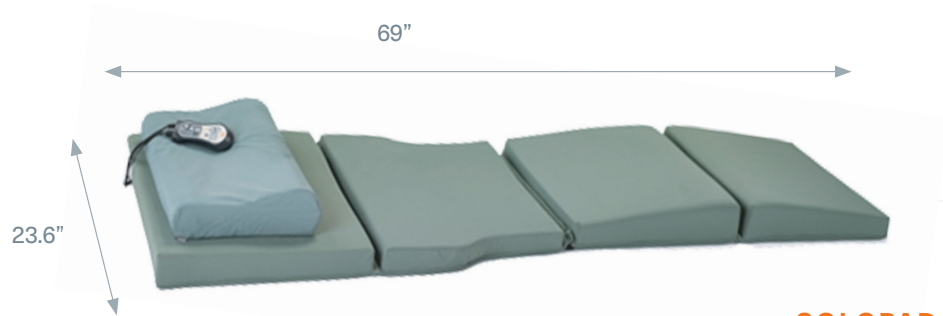

SOLO

SOLOPAD

FEATURES

- SoloCarbon clinically-tested heaters
- Ultra low EMF and environmentally safe
- Modern Bamboo Carbon exterior
- Zone-based digital heater controls
- Double-dome, light weight design
- Exclusive SoloPad & pillow included
- Built-in Chromotherapy: healing with lights and colors

ELECTRICAL

Solo
Exterior: 69" x 28" x 18"
Weight: 46 lbs.
Heaters: 5

SoloPad[®]
Exterior: 69" x 23.6" x 4"
Weight: 13 lbs.
Heaters: 4

Solo Electrical: 120V 1260W 10.5A
SoloPad Electrical: 120V 300W 2.5A
 Make sure to plug sauna directly into wall outlet; not a power strip, extension cord or converter, etc.

Outlet specifications:

SURROUND YOUR BODY WITH FAR INFRARED

For a healthier, happier you, surround your body with the proven effects of SoloCarbon far infrared heat - the only infrared heater proven to lower blood pressure, increase core body temperature, and aid in weight loss. Find solace with this personal, portable, affordable, and highly effective far infrared sauna.