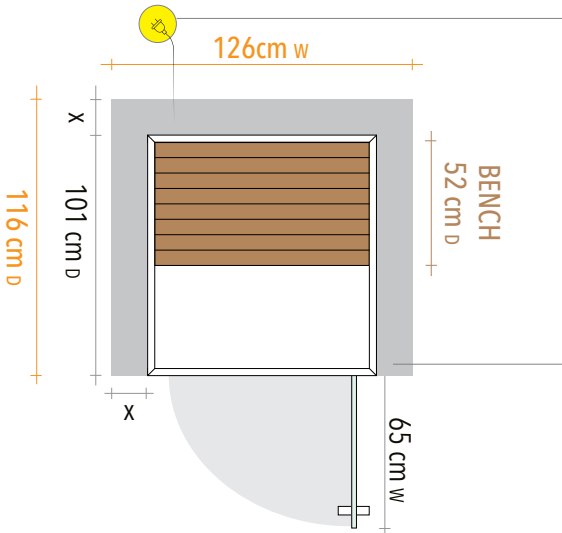

POWER 240V, 1673 watts. Dedicated 10A circuit and 10A power socket protected by a 10A RCBO installed in the meter box. Minimum 2.5mm cable required for circuit; 2.5mm cord exits from back left side of roof.

**PANELS**

Roof panel	96cm W x 101cm H x 7.5cm D
Floor panel	95cm W x 100cm H x 6.5cm D
Front wall	84cm W x 180cm H x 5cm D
Back wall	84cm W x 180cm H x 4.5cm D
Right wall	98cm W x 180cm H x 5.5cm D
Left wall	97cm W x 180cm H x 5.5cm D
Glass door	71cm W x 173cm H x 0.8cm D
Bench	115cm W x 52cm H x 12.5cm D

**ASSEMBLED**

Exterior	96cm W x 198cm H* x 101cm D
Interior	82cm W x 179cm H x 85cm D
Bench	82cm W x 50cm H x 52cm D

\* 5cm feet included

**FLATPACK DIMENSIONS**

PACK 1	111cm W x 106cm H x 34cm D
PACK 2	110cm W x 192cm H x 34cm D