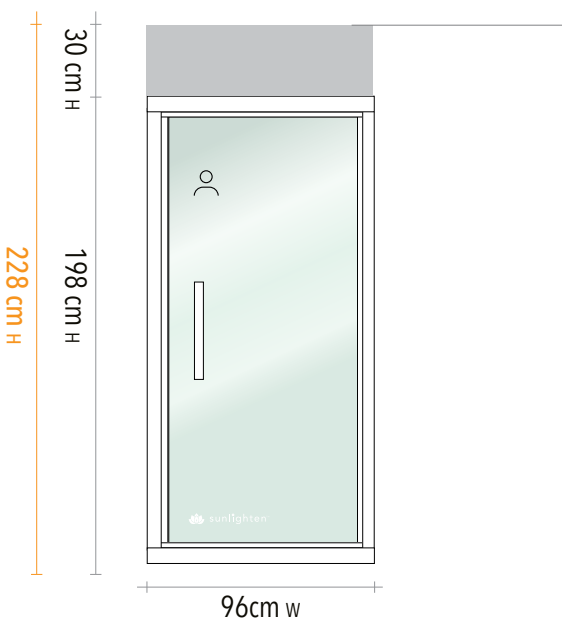

POWER 240V, 1673 watts. Dedicated 10A circuit and 10A power socket protected by a 10A RCBO installed in the meter box. Minimum 2.5mm cable required for circuit; 2.5mm cord exits from back left side of roof.

Minimum clear space required at back and both sides of all our Signature saunas: x = 15cm

Minimum clear space required above sauna roof: 30cm.

**PANELS**

Roof panel	96cm W x 101cm H x 7.5cm D
Floor panel	95cm W x 100cm H x 6.5cm D
Front wall	84cm W x 180cm H x 5cm D
Back wall	84cm W x 180cm H x 4.5cm D
Right wall	98cm W x 180cm H x 5.5cm D
Left wall	97cm W x 180cm H x 5.5cm D
Glass door	71cm W x 173cm H x 0.8cm D
Bench	115cm W x 52cm H x 12.5cm D

**ASSEMBLED**

Exterior	96cm W x 198cm H* x 101cm D
Interior	82cm W x 179cm H x 85cm D
Bench	82cm W x 50cm H x 52cm D

\* 5cm feet included

**FLATPACK DIMENSIONS**

PACK 1	111cm W x 106cm H x 34cm D
PACK 2	110cm W x 192cm H x 34cm D