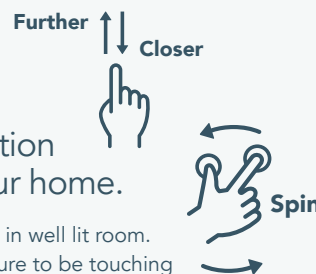

STEP 1

Open camera on your mobile device.*

*Technical requirements:
iOS Version 11 and later
or Android 8 and later.

STEP 2

Scan any QR code below to visualize our saunas in your environment.

STEP 3

Follow the prompt to engage, then position the sauna around your home.

For best results, make sure to be in well lit room.
When positioning sauna, make sure to be touching sauna model.

mPulse Smart Sauna Believe

Connected & Customizable Red/Near, Mid & Far IR Sauna

EUCALYPTUS