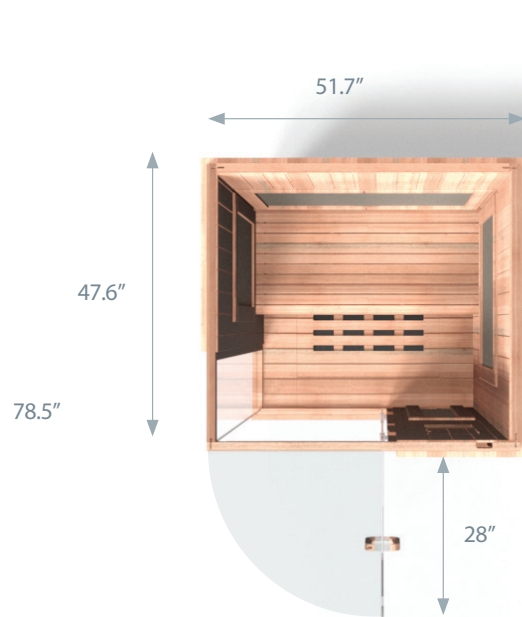

mPulse® Smart Sauna Believe

Connected & Customizable
Red/Near, Mid & Far IR Sauna

FEATURES

- 2-person capacity
- Red light/near infrared LED light panels
- Mid and far SoloCarbon® infrared heaters, proven 99% effective
- 7 wellness programs at your fingertips
- Android-powered tablet with smart features
- Sunlighten mobile app to support your sauna lifestyle and wellness goals
- Chromotherapy: healing with lights and colors
- Available in Basswood and Eucalyptus (pictured)

PANELS

Roof panel: 51.7" W x 47.6" D x 2.7" T
Floor panel: 51.7" W x 47.6" D x 2.7" T
Front wall (including glass): 50.6" W x 72.1" H x 2.8" T
Glass door: 28" W x 68.7" H x .3" T
Back wall: 49.4" W x 72.1" H x 2.8" T
Right wall: 46.5" W x 72.1" H x 2.8" T
Left wall (including glass): 45.1" W x 72.1" H x 2.8" T
Side glass: 13.5" W x 69.8" H x .3" T
Bench: 45.9" W x 21.9" D x 5.9" T
Total Sauna Weight: Bass: 494 lbs.; Euca: 551 lbs.

ASSEMBLED

Exterior: 51.7" W x 47.6" D x 78.5" H - 2" feet included
Recommend 4" between sauna and walls and 6" above sauna to allow for optimal air circulation and temperature performance and also to allow access for troubleshooting.

- Spacing above allows for assembly connections
- Spacing on sides allows for outlet access

Interior: 45.9" W x 41.6" D x 71.5" H
Bench: 45.9" W x 21.7" D x 20.2" H
Heaters: 6 FIR, 5 MIR, 4 NIR/Red LED Light Panels