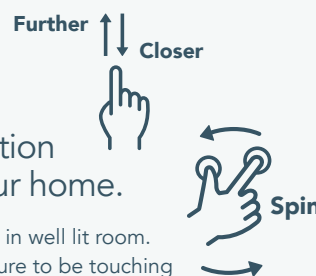

See our **sunlighten** saunas in your own space.

Scan the corresponding QR code to experience our Sauna Visualizer on your mobile phone.

STEP 1

Open camera on your mobile device.*

*Technical requirements:
iOS Version 11 and later
or Android 8 and later.

STEP 2

Scan any QR code below to visualize our saunas in your environment.

STEP 3

Follow the prompt to engage, then position the sauna around your home.

For best results, make sure to be in well lit room.
When positioning sauna, make sure to be touching sauna model.