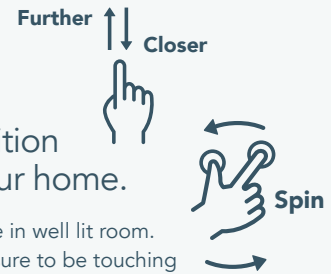

STEP 1

Open camera on your mobile device.*

*Technical requirements:
iOS Version 11 and later
or Android 8 and later.

STEP 2

Scan any QR code below to visualize our saunas in your environment.

STEP 3

Follow the prompt to engage, then position the sauna around your home.

For best results, make sure to be in well lit room.
When positioning sauna, make sure to be touching sauna model.

Signature® I Far Infrared Sauna

EUCALYPTUS

BASSWOOD