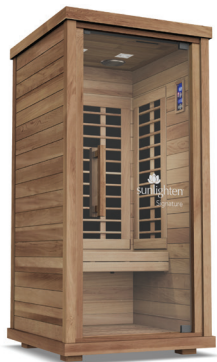

Signature® I Far Infrared Sauna

EUCALYPTUS