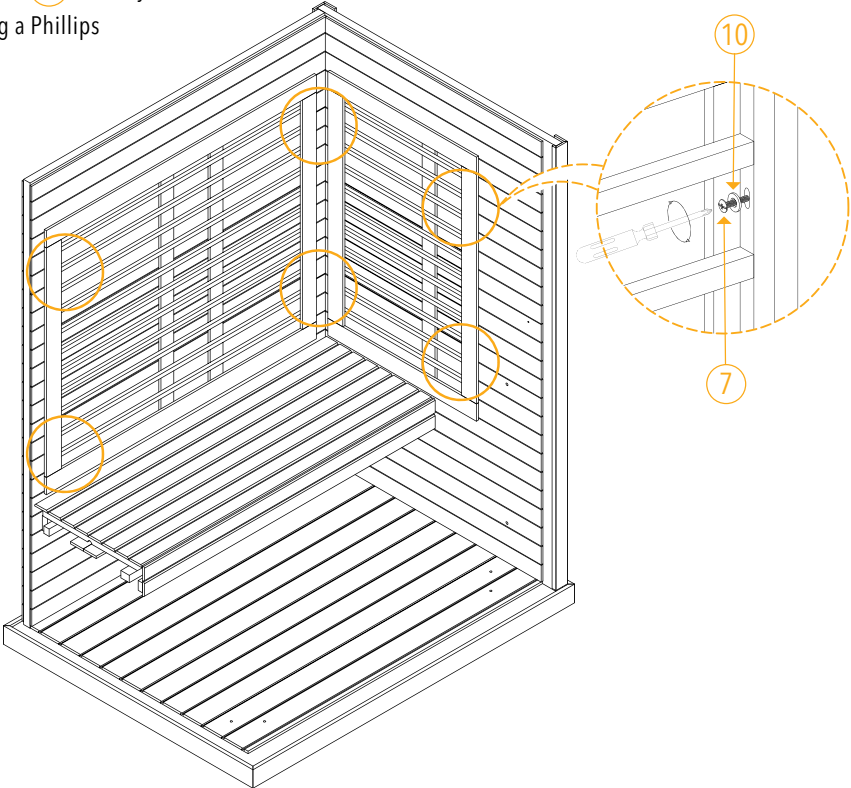

STEP 15

Make sure that screws **7** and washers **10** are fully secure in their pre-drilled holes using a Phillips screwdriver.

CONGRATULATIONS, your sauna is now ready to enjoy!
If you have any queries, please call
Sunlighten Customer Support at 0330.808.1203.