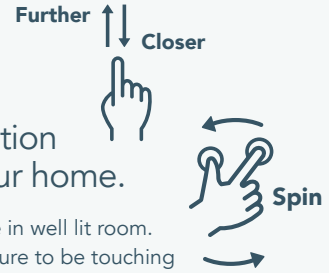

STEP 1

Open camera on your mobile device.*

*Technical requirements:
iOS Version 11 and later
or Android 8 and later.

STEP 2

Scan any QR code below to visualize our saunas in your environment.

STEP 3

Follow the prompt to engage, then position the sauna around your home.

For best results, make sure to be in well lit room.
When positioning sauna, make sure to be touching sauna model.

mPulse Smart Sauna Believe

Connected & Customizable Red/Near, Mid & Far IR Sauna

EUCALYPTUS