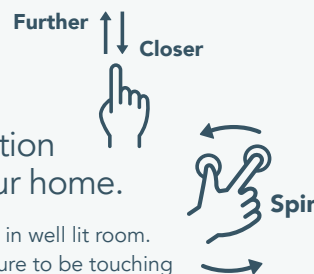

CARTONS

Floor/Roof/Hardware/Bench:
 75" W x 13" D x 75" H
Front/Back Wall:
 74" W x 11" D x 76" H
Left/Right Wall:
 72" W x 9" D x 76" H

See our **sunlighten** saunas in your own space.

Scan the corresponding QR code to experience our Sauna Visualizer on your mobile phone.

STEP 1

Open camera on your mobile device.*

*Technical requirements:
iOS Version 11 and later
or Android 8 and later.

STEP 2

Scan any QR code below to visualize our saunas in your environment.

STEP 3

Follow the prompt to engage, then position the sauna around your home.

For best results, make sure to be in well lit room.
When positioning sauna, make sure to be touching sauna model.

mPulse Smart Sauna Discover

Connected & Customizable Red/Near, Mid & Far IR Sauna

EUCALYPTUS