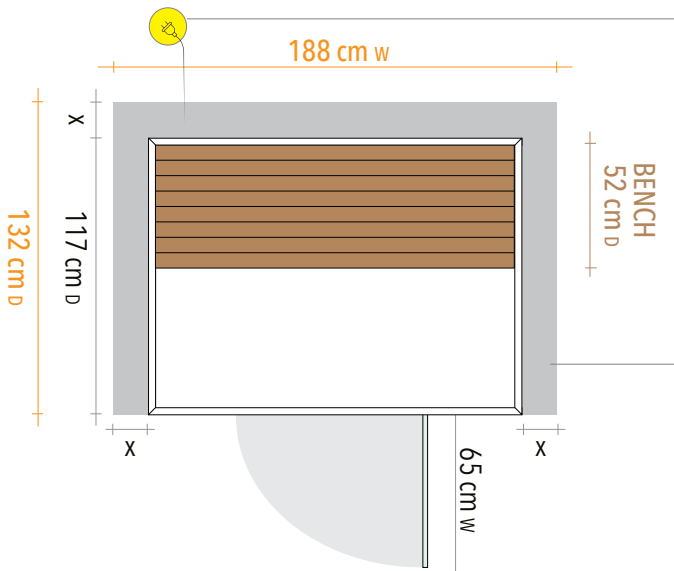

POWER 240V, 2251 watts. Dedicated 15A circuit and 15A power socket protected by a 16A RCBO installed in the meter box. Minimum 2.5mm cable required for circuit; 2.5m cord exits from back left side of roof.

PANELS

Roof panel	159cm W x 117cm H x 7.5cm D
Floor panel	157cm W x 115cm H x 6.5cm D
Front wall	146cm W x 180cm H x 5cm D
Back wall	146cm W x 180cm H x 4.5cm D
Right wall	114cm W x 180cm H x 5.5cm D
Left wall	114cm W x 180cm H x 5.5cm D
Glass door	71cm W x 173cm H x 0.8cm D
Side glass	27cm W x 176cm H x 0.8cm D
Bench	144cm W x 52cm H x 12.5cm D

ASSEMBLED

Exterior	158cm W x 198cm H* x 117cm D
Interior	144cm W x 179cm H x 101cm D
Bench	144cm W x 50cm H x 52cm D

* 5cm feet included

FLATPACK DIMENSIONS

PACK 1	128cm W x 169cm H x 34cm D
PACK 2	156cm W x 192cm H x 18cm D
PACK 2	125cm W x 192cm H x 20cm D