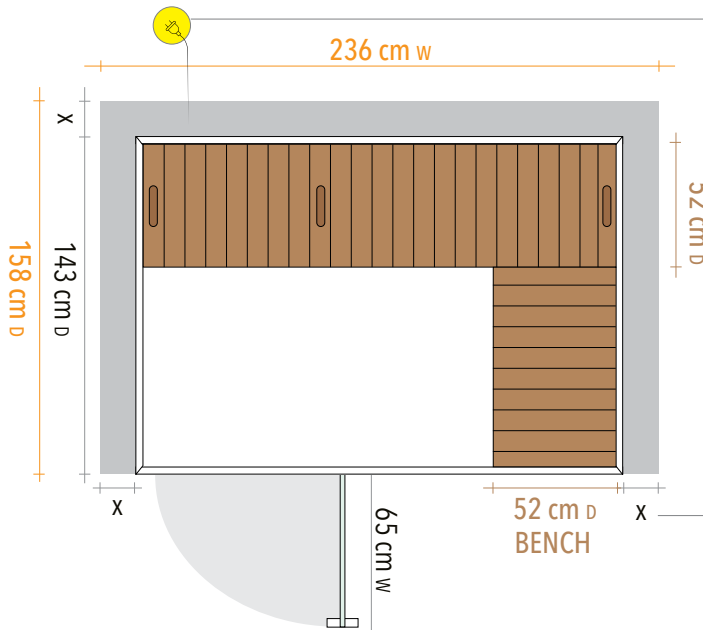

POWER 240V, 3031 watts. Dedicated 15A circuit and 15A power socket protected by a 16A RCBO installed in the meter box. Minimum 2.5mm cable required for circuit; 2.5m cord exits from back left side of roof.

Minimum clear space required at back and both sides of all our Signature saunas: x = 15cm

Minimum clear space required above sauna roof: 30cm.

TIMBER OPTIONS

- E** EUCALYPTUS [ENTIRE SAUNA]
- HB*** HYPOALLERGENIC BASSWOOD [ENTIRE SAUNA]

PANELS

Roof panel	206cm W x 143cm H x 7.5cm D
Floor panel	204cm W x 141cm H x 6.5cm D
Front wall	196cm W x 180cm H x 5cm D
Back wall	198cm W x 180cm H x 4.5cm D
Right wall	140cm W x 180cm H x 5.5cm D
Left wall	128cm W x 180cm H x 5.0cm D
Glass door	71cm W x 173cm H x 0.8cm D
Side Glass	72cm W x 176cm H x 0.8cm D
Bench 1	190cm W x 52cm H x 9.3cm D
Bench 2	75cm W x 52cm H x 9.3cm D

ASSEMBLED

Exterior	206cm W x 198cm H* x 143cm D
Interior	190cm W x 179cm H x 127cm D
Bench	190cm W x 50cm H x 52cm D

* 5cm feet included

FLATPACK DIMENSIONS

PACK 1	153cm W x 216cm H x 31cm D
PACK 2	151cm W x 192cm H x 20cm D
PACK 2	209cm W x 192cm H x 20cm D