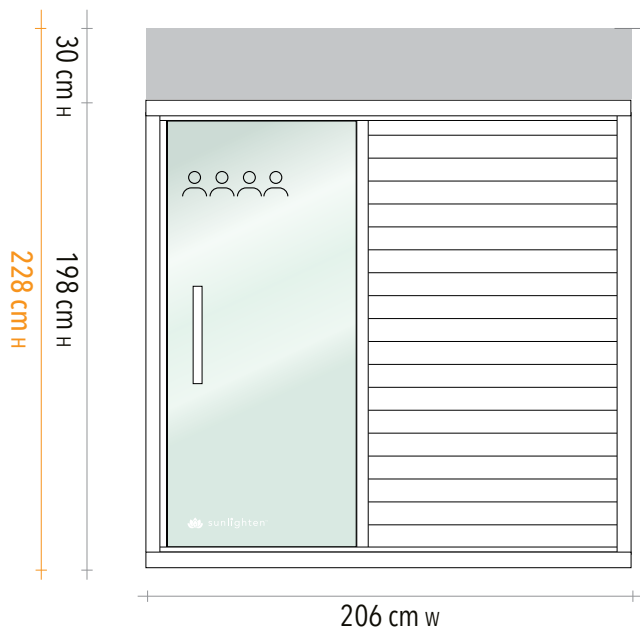

Minimum clear space required above sauna roof: 30cm.

TIMBER OPTIONS

- **E** EUCALYPTUS [ENTIRE SAUNA]
- **HB*** HYPOALLERGENIC BASSWOOD [ENTIRE SAUNA]

* PLEASE NOTE: Available as special order only. Please discuss with our sales support team.

INFRARED HEATER PANELS

	FIR
Left Wall	2
Back Wall	4
Right Wall	2
Front Wall	1
Floor	2
Under Bench	2
TOTAL	13