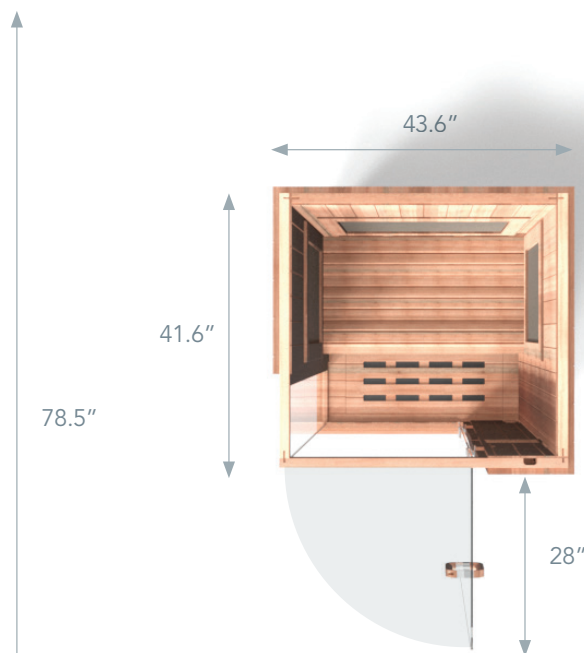

mPulse® Smart Sauna Aspire

Connected & Customizable
Red/Near, Mid & Far IR Sauna

FEATURES

- 1-person capacity
- Red light/near infrared LED light panels
- Mid and far SoloCarbon® infrared heaters, proven 99% effective
- 7 wellness programs at your fingertips
- Android-powered 10.1" tablet with smart features
- Sunlighten mobile app to support your sauna lifestyle and wellness goals
- Chromotherapy: healing with lights and colors
- Therabody® Vibrational Sound Therapy, a must-have add-on
- Available in Basswood, Eucalyptus & Euca/Cedar (Eucalyptus Exterior / Cedar Interior)

PANELS

Roof panel: 43.6" W x 41.6" D x 2.7" T
Floor panel: 43.6" W x 41.6" D x 2.7" T
Front wall (including glass): 42.5" W x 72.1" H x 2.8" T
Glass door: 30.4" W x 68.7" H x .3" T
Back wall: 41.4" W x 72.1" H x 2.8" T
Right wall: 40.5" W x 72.1" H x 2.8" T
Left wall (including glass): 39.1" W x 72.1" H x 2.8" T
Side glass: 11.2" W x 69.8" H x .3" T
Bench: 37.8" W x 21.9" D x 5.9" T

ASSEMBLED

Exterior: 43.6" W x 41.6" D x 78.5" H*
 *2" feet included
Interior: 37.8" W x 35.6" D x 71.5" H
Bench: 37.8" W x 21.7" D x 20.2" H
Heaters: 5 FIR, 4 MIR, 3 NIR/Red LED Light Panels
Weight: Basswood: 432 lbs.; Eucalyptus: 463 lbs.;
 Eucalyptus/Cedar: 450 lbs.

Available in:

ELECTRICAL

Electrical: 120V 2160W 20A
Dedicated 120V 20A circuit required
 10' cord exits from back left of floor (when facing sauna)

Outlet specifications:

FITTING IN YOUR SPACE

Because of the large panel size, it is important to ensure there is enough space through the doors and pathways to the sauna's location in your home. Please measure any doorway or hallway needed prior to purchase.