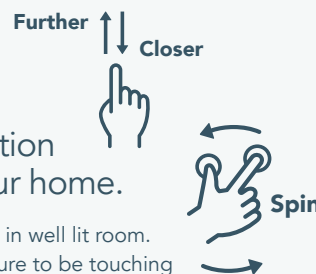

STEP 1

Open camera on your mobile device.*

*Technical requirements:
iOS Version 11 and later
or Android 8 and later.

STEP 2

Scan any QR code below to visualize our saunas in your environment.

STEP 3

Follow the prompt to engage, then position the sauna around your home.

For best results, make sure to be in well lit room.
When positioning sauna, make sure to be touching sauna model.

mPulse Smart Sauna Aspire

Connected & Customizable Red/Near, Mid & Far IR Sauna

EUCALYPTUS