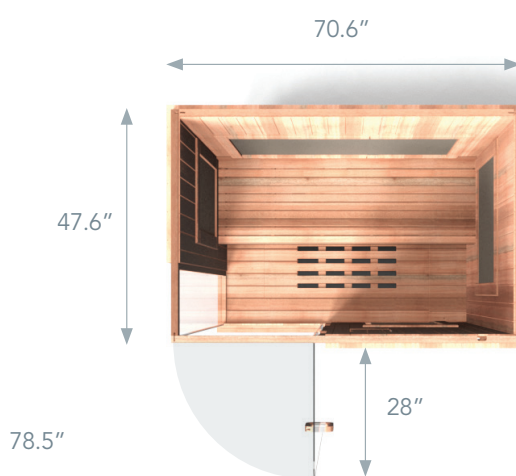

mPulse® Smart Sauna Conquer

Connected & Customizable
Red/Near, Mid & Far IR Sauna

FEATURES

- 3-person capacity
- Red light/near infrared LED light panels
- Mid and far SoloCarbon® infrared heaters, proven 99% effective
- 7 wellness programs at your fingertips
- Android-powered 10.1" tablet with smart features
- Sunlighten mobile app to support your sauna lifestyle and wellness goals
- Chromotherapy: healing with lights and colors
- Therabody® Vibrational Sound Therapy, a must-have add-on
- Available in Basswood, Eucalyptus & Euca/Cedar (Eucalyptus Exterior / Cedar Interior)

PANELS

Roof panel: 70.6" W x 47.6" D x 2.7" T
Floor panel: 70.6" W x 47.6" D x 2.7" T
Front wall (including glass): 69.4" W x 72.1" H x 2.8" T
Glass door: 28" W x 68.7" H x .3" T
Back wall: 68.3" W x 72.1" H x 2.8" T
Right wall: 46.4" W x 72.1" H x 2.8" T
Left wall (including glass): 45.1" W x 72.1" H x 2.8" T
Side glass: 13.5" W x 69.8" H x .3" T
Bench: 64.8" W x 21.9" D x 5.9" T

ASSEMBLED

Exterior: 70.6" W x 47.6" D x 78.5" H*
 *2" feet included
Interior: 64.8" W x 41.6" D x 71.5" H
Bench: 64.8" W x 21.7" D x 20.2" H
Heaters: 8 FIR, 7 MIR, 5 NIR/Red LED Light Panels
Weight: Basswood: 606 lbs.; Eucalyptus: 677 lbs.;
 Eucalyptus/Cedar: 653 lbs.