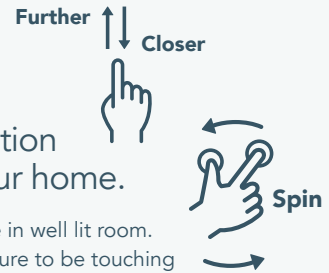

STEP 1

Open camera on your mobile device.*

*Technical requirements:
iOS Version 11 and later
or Android 8 and later.

STEP 2

Scan any QR code below to visualize our saunas in your environment.

STEP 3

Follow the prompt to engage, then position the sauna around your home.

For best results, make sure to be in well lit room.
When positioning sauna, make sure to be touching sauna model.

mPulse Smart Sauna Conquer

Connected & Customizable Red/Near, Mid & Far IR Sauna

EUCALYPTUS