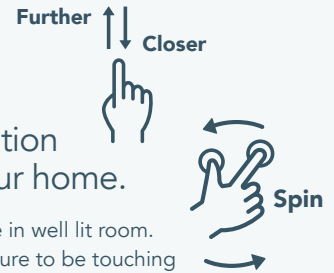

STEP 1

Open camera on your mobile device.*

*Technical requirements:
iOS Version 11 and later
or Android 8 and later.

STEP 2

Scan any QR code below to visualize our saunas in your environment.

STEP 3

Follow the prompt to engage, then position the sauna around your home.

For best results, make sure to be in well lit room.
When positioning sauna, make sure to be touching sauna model.

Signature® I Far Infrared Sauna

EUCALYPTUS

BASSWOOD