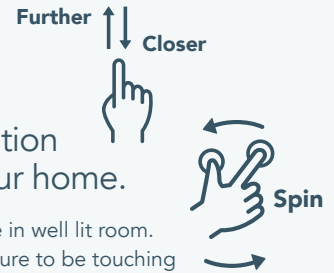

See our sunlighten® saunas in your own space.

Scan the corresponding QR code to experience our Sauna Visualizer on your mobile phone.

STEP 1

Open camera on your mobile device.*

*Technical requirements:
iOS Version 11 and later
or Android 8 and later.

STEP 2

Scan any QR code below to visualize our saunas in your environment.

STEP 3

Follow the prompt to engage, then position the sauna around your home.

For best results, make sure to be in well lit room.
When positioning sauna, make sure to be touching sauna model.