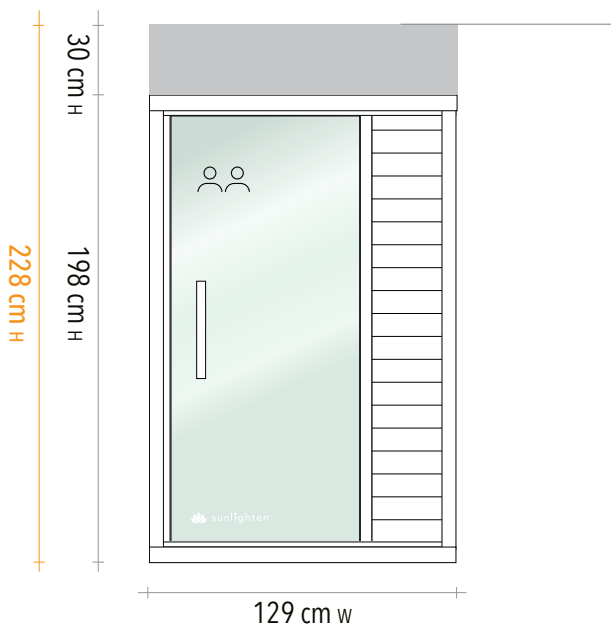

POWER 240V, 2251 watts. Dedicated 15A circuit and 15A power socket protected by a 16A RCBO installed in the meter box. Minimum 2.5mm cable required for circuit; 2.5m cord exits from back left side of roof.

Minimum clear space required at back and both sides of all our Signature saunas: x = 15cm

Minimum clear space required above sauna roof: 30cm.

TIMBER OPTIONS

- E** EUCALYPTUS [ENTIRE SAUNA]
- HB*** HYPOALLERGENIC BASSWOOD [ENTIRE SAUNA]

PANELS

Roof panel	130cm W x 117cm H x 7.5cm D
Floor panel	128cm W x 115cm H x 6.5cm D
Front wall	117cm W x 180cm H x 5cm D
Back wall	117cm W x 180cm H x 4.5cm D
Right wall	114cm W x 180cm H x 5.5cm D
Left wall	114cm W x 180cm H x 5.5cm D
Glass door	71cm W x 173cm H x 0.8cm D
Bench	115cm W x 52cm H x 12.5cm D

ASSEMBLED

Exterior	130cm W x 198cm H* x 117cm D
Interior	115cm W x 179cm H x 101cm D
Bench	115cm W x 50cm H x 52cm D

* 5cm feet included

FLATPACK DIMENSIONS

PACK 1	128cm W x 141cm H x 34cm D
PACK 2	128cm W x 192cm H x 34cm D