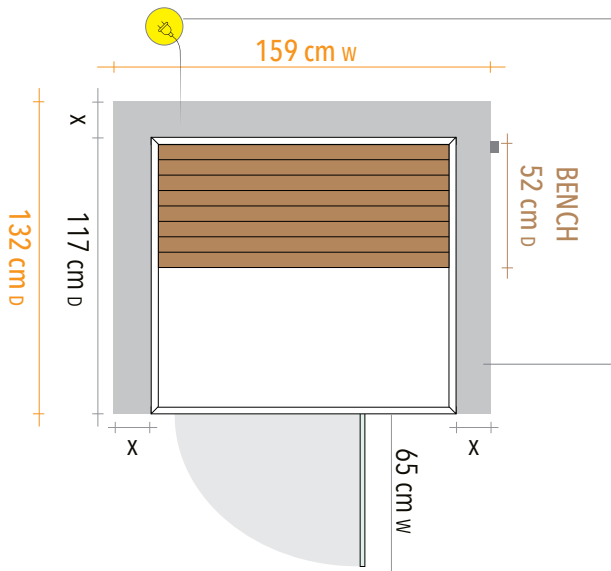

POWER 240V, 2251 watts. Dedicated 15A circuit and 15A power socket protected by a 16A RCBO installed in the meter box. Minimum 2.5mm cable required for circuit; 2.5m cord exits from back left side of roof.

PANELS

Roof panel	130cm W x 117cm H x 7.5cm D
Floor panel	128cm W x 115cm H x 6.5cm D
Front wall	117cm W x 180cm H x 5cm D
Back wall	117cm W x 180cm H x 4.5cm D
Right wall	114cm W x 180cm H x 5.5cm D
Left wall	114cm W x 180cm H x 5.5cm D
Glass door	71cm W x 173cm H x 0.8cm D
Bench	115cm W x 52cm H x 12.5cm D

ASSEMBLED

Exterior	130cm W x 198cm H* x 117cm D
Interior	115cm W x 179cm H x 101cm D
Bench	115cm W x 50cm H x 52cm D

* 5cm feet included

FLATPACK DIMENSIONS

PACK 1	128cm W x 141cm H x 34cm D
PACK 2	128cm W x 192cm H x 34cm D