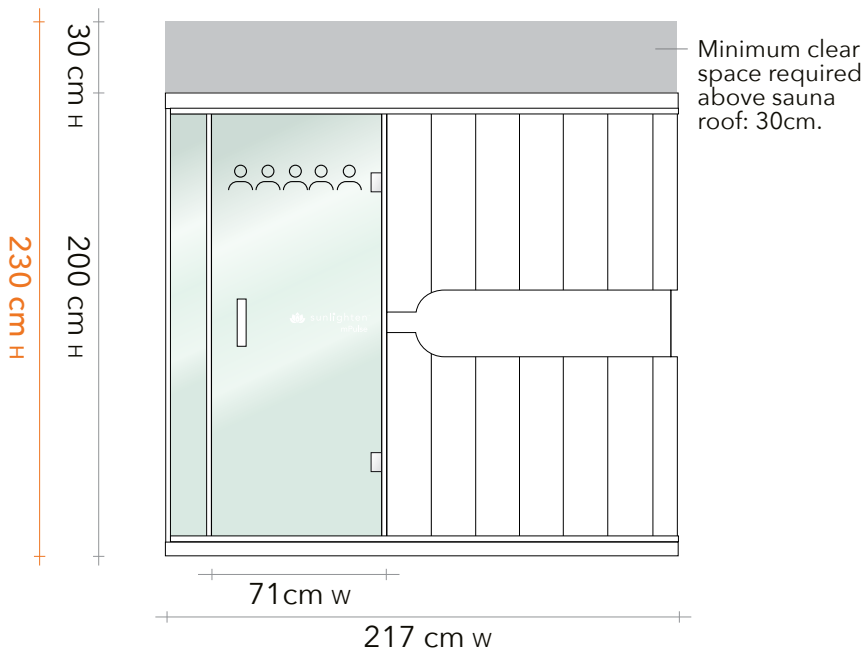

PLEASE NOTE - Dual band Wi-Fi 2.4GHz and 5GHz is required for the mPulse Smart Sauna.

POWER REQUIREMENTS 220-240V, 5175 watts. Maximum Amperage 22A.

Sunlighten recommends all new installations adhere to AS3000 and a dedicated circuit that is RCD protected. Power Cable to be hardwired into an accessible isolation switch. Sauna cable 2.5m long and exists back left of base.

PRE-INSTALLATION CHECKLIST

It is important to ensure there is enough space through the doors and pathways to the sauna's location in your space. Please measure any access doorway or hallway prior to purchase for easy installation.

If your sauna is being installed in a tight space, talk to your sales representative to confirm installation is possible.

In addition, please ensure any electrical works are completed prior to delivery and installation of your Sunlighten sauna. Please locate the power outlet for easy access to turn the sauna on and off at the power source after installation.

PANELS

Roof panel	217cm W x 179cm H x 6.8cm D
Floor panel	217cm W x 179cm H x 6.8cm D
Front wall	215cm W x 183cm H x 7.1cm D
Back wall	212cm W x 183cm H x 7.1cm D
Right wall	176cm W x 183cm H x 7.1cm D
Left wall	176cm W x 183cm H x 7.1cm D
Glass door	71cm W x 175cm H x 0.8cm D
Side glass	42cm W x 177cm H x 0.8cm D
Bench 1	120cm W x 55cm H x 15cm D
Bench 2	203cm W x 55cm H x 15cm D
Bench 3	164cm W x 55cm H x 15cm D

ASSEMBLED

Exterior	217cm W x 200cm H* x 179cm D
Interior	203cm W x 181cm H x 165cm D
Bench	203cm W x 52cm H x 55cm D
	* 5 cm feet included

FLATPACK DIMENSIONS

PACK 1 [100kg]	195cm W x 232cm H x 18cm D
PACK 2 [100kg]	195cm W x 232cm H x 18cm D
PACK 3 [71kg]	195cm W x 197cm H x 20cm D
PACK 4 [84kg]	190cm W x 197cm H x 20cm D
PACK 5 [100kg]	198cm W x 299cm H x 19cm D
PACK 6 [134kg]	195cm W x 230cm H x 29cm D

TOTAL WEIGHT: 588kg

Your sauna will be delivered in six flat-packed boxes, and must be stored in a flat, dry area pending installation.