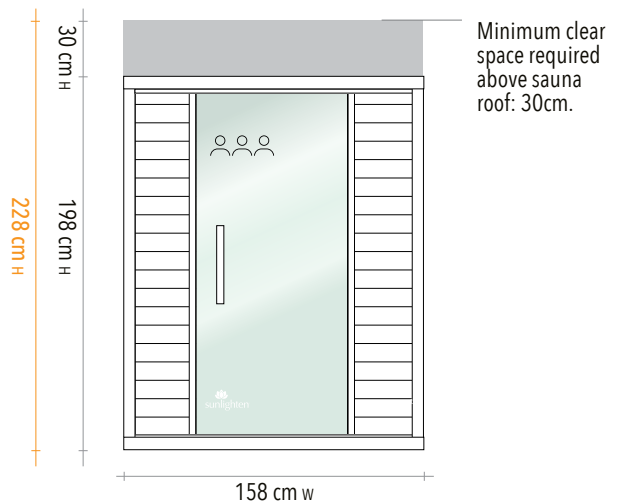

POWER 240V, 2551 watts. Dedicated 15A circuit and 15A power socket protected by a 16A RCBO installed in the meter box. Minimum 2.5mm cable required for circuit; 3m cord exits from back left side of roof.

PANELS

Roof panel	159cm W x 117cm H x 7.5cm D
Floor panel	157cm W x 115cm H x 6.5cm D
Front wall	146cm W x 180cm H x 5cm D
Back wall	146cm W x 180cm H x 4.5cm D
Right wall	114cm W x 180cm H x 5.5cm D
Left wall	114cm W x 180cm H x 5.5cm D
Glass door	71cm W x 173cm H x 0.8cm D
Side glass	27cm W x 177cm H x 0.8cm D
Bench	144cm W x 52cm H x 12.5cm D

ASSEMBLED

Exterior	158cm W x 197cm H* x 117cm D
Interior	144cm W x 179cm H x 102cm D
Bench	144cm W x 47cm H x 51cm D

* 5.1cm feet included

FLATPACK DIMENSIONS

PACK 1	128cm W x 169cm H x 34cm D
PACK 2	125cm W x 192cm H x 20cm D
PACK 3	156cm W x 192cm H x 18cm D