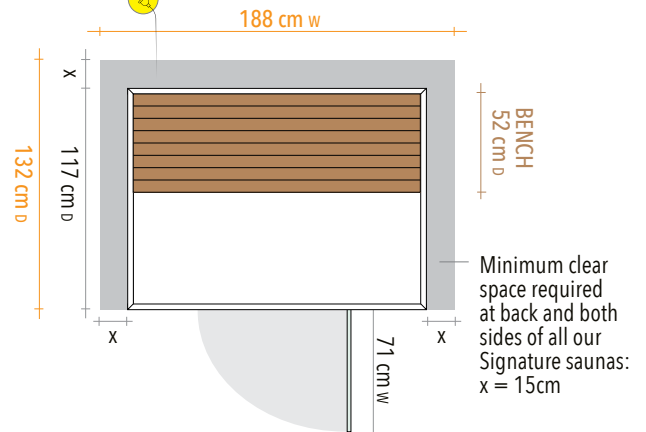

POWER 240V, 2551 watts. Dedicated 15A circuit and 15A power socket protected by a 16A RCBO installed in the meter box. Minimum 2.5mm cable required for circuit; 3m cord exits from back left side of roof.

PANELS

Roof panel	159cm W x 117cm H x 7.5cm D
Floor panel	157cm W x 115cm H x 6.5cm D
Front wall	146cm W x 180cm H x 5cm D
Back wall	146cm W x 180cm H x 4.5cm D
Right wall	114cm W x 180cm H x 5.5cm D
Left wall	114cm W x 180cm H x 5.5cm D
Glass door	71cm W x 173cm H x 0.8cm D
Side glass	27cm W x 177cm H x 0.8cm D
Bench	144cm W x 52cm H x 12.5cm D

ASSEMBLED

Exterior	158cm W x 197cm H* x 117cm D
Interior	144cm W x 179cm H x 102cm D
Bench	144cm W x 47cm H x 51cm D

* 5.1cm feet included

FLATPACK DIMENSIONS

PACK 1	128cm W x 169cm H x 34cm D
PACK 2	125cm W x 192cm H x 20cm D
PACK 3	156cm W x 192cm H x 18cm D