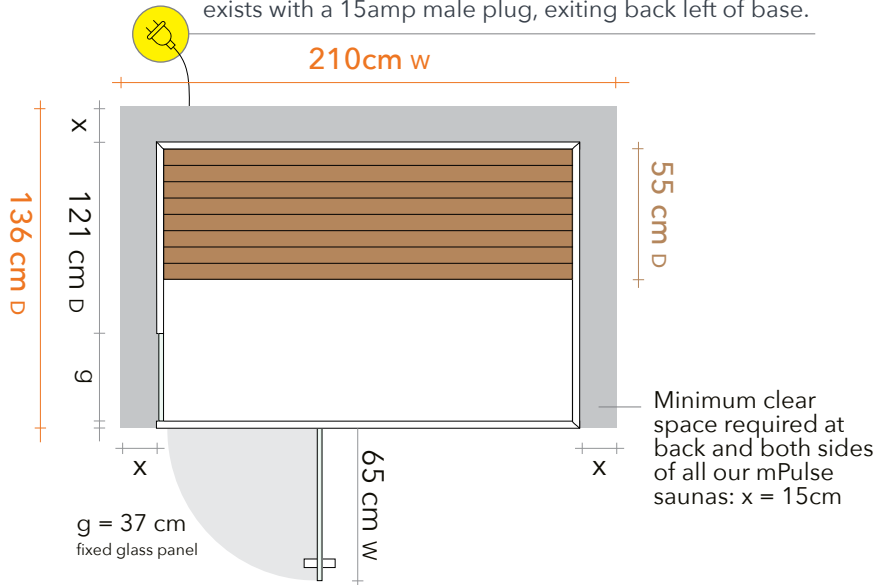

PLEASE NOTE - Dual band Wi-Fi 2.4GHz and 5GHz is required for the mPulse Smart Sauna.

POWER REQUIREMENTS 220-240V, 3475 watts. Maximum Amperage 15A.

Sunlighten recommends all new installations adhere to AS3000 and a dedicated circuit that is RCD protected, along with a readily accessible switch. A 2.5m cord exists with a 15amp male plug, exiting back left of base.

PRE-INSTALLATION CHECKLIST

It is important to ensure there is enough space through the doors and pathways to the sauna's location in your space. Please measure any access doorway or hallway prior to purchase for easy installation.

If your sauna is being installed in a tight space, talk to your sales representative to confirm installation is possible.

In addition, please ensure any electrical works are completed prior to delivery and installation of your Sunlighten sauna. Please locate the power outlet for easy access to turn the sauna on and off at the power source after installation.

PANELS

Roof panel	180cm W x 121cm H x 6.8cm D
Floor panel	180cm W x 121cm H x 6.8cm D
Front wall	176cm W x 183cm H x 7.1cm D
Back wall	174cm W x 183cm H x 7.1cm D
Right wall	118cm W x 183cm H x 7.1cm D
Left wall	115cm W x 183cm H x 7.1cm D
Glass door	71cm W x 175cm H x 0.8cm D
Side glass	34cm W x 177cm H x 0.8cm D
Bench	165cm W x 56cm H x 15cm D

ASSEMBLED

Exterior	180cm W x 200cm H* x 121cm D
Interior	165cm W x 181cm H x 107cm D
Bench	165cm W x 52cm H x 55cm D

* 5cm feet included

FLATPACK DIMENSIONS

PACK 1 [82kg]	192cm W x 195cm H x 22cm D
PACK 2 [71kg]	192cm W x 195cm H x 20cm D
PACK 3 [88kg]	131cm W x 195cm H x 26cm D
PACK 4 [105kg]	131cm W x 192cm H x 26cm D
PACK 5 [20kg]	63cm W x 183cm H x 22cm D

TOTAL WEIGHT: 366kg

Your sauna will be delivered in five flat-packed boxes, and must be stored in a flat, dry area pending installation.