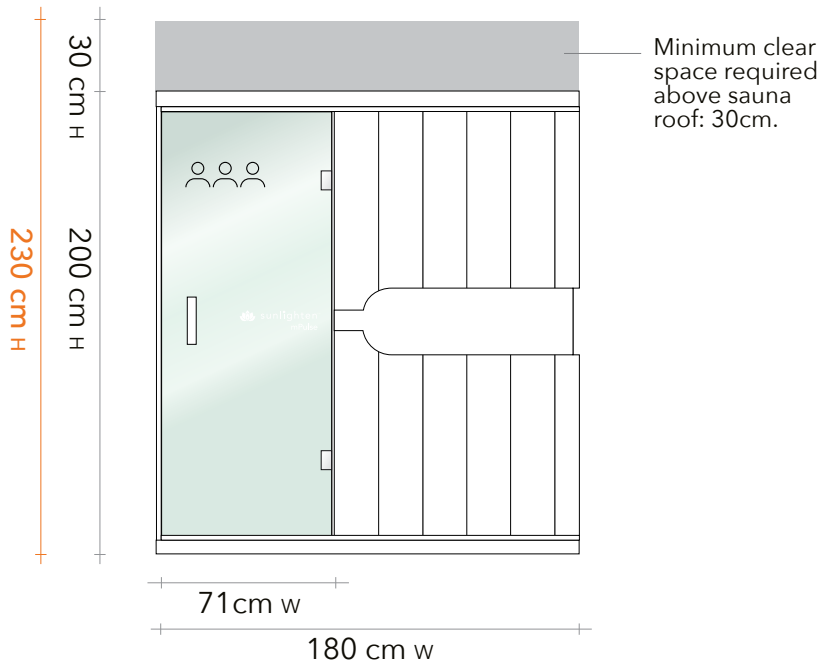

PLEASE NOTE - Dual band Wi-Fi 2.4GHz and 5GHz is required for the mPulse Smart Sauna.

POWER REQUIREMENTS 220-240V, 3475 watts. Maximum Amperage 15A.

Sunlighten recommends all new installations adhere to AS3000 and a dedicated circuit that is RCD protected, along with a readily accessible switch. A 2.5m cord exists with a 15amp male plug, exiting back left of base.

PRE-INSTALLATION CHECKLIST

It is important to ensure there is enough space through the doors and pathways to the sauna's location in your space. Please measure any access doorway or hallway prior to purchase for easy installation.

If your sauna is being installed in a tight space, talk to your sales representative to confirm installation is possible.

In addition, please ensure any electrical works are completed prior to delivery and installation of your Sunlighten sauna. Please locate the power outlet for easy access to turn the sauna on and off at the power source after installation.

PANELS

Roof panel	180cm W x 121cm H x 6.8cm D
Floor panel	180cm W x 121cm H x 6.8cm D
Front wall	176cm W x 183cm H x 7.1cm D
Back wall	174cm W x 183cm H x 7.1cm D
Right wall	118cm W x 183cm H x 7.1cm D
Left wall	115cm W x 183cm H x 7.1cm D
Glass door	71cm W x 175cm H x 0.8cm D
Side glass	34cm W x 177cm H x 0.8cm D
Bench	165cm W x 56cm H x 15cm D

ASSEMBLED

Exterior	180cm W x 200cm H* x 121cm D
Interior	165cm W x 181cm H x 107cm D
Bench	165cm W x 52cm H x 55cm D

* 5cm feet included

FLATPACK DIMENSIONS

PACK 1 [82kg]	192cm W x 195cm H x 22cm D
PACK 2 [71kg]	192cm W x 195cm H x 20cm D
PACK 3 [88kg]	131cm W x 195cm H x 26cm D
PACK 4 [105kg]	131cm W x 192cm H x 26cm D
PACK 5 [20kg]	63cm W x 183cm H x 22cm D

TOTAL WEIGHT: 366kg

Your sauna will be delivered in five flat-packed boxes, and must be stored in a flat, dry area pending installation.