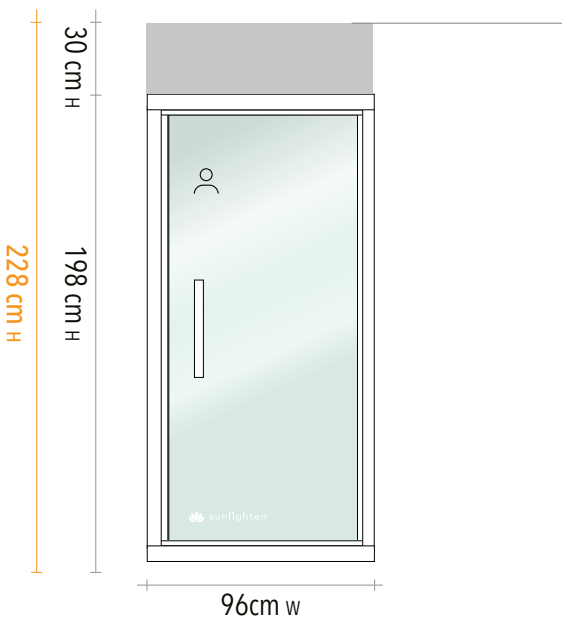

POWER 240V, 1673 watts. Dedicated 10A circuit and 10A power socket protected by a 10A RCBO installed in the meter box. Minimum 2.5mm cable required for circuit; 2.5mm cord exits from back left side of roof.

Minimum clear space required at back and both sides of all our Signature saunas: x = 15cm

Minimum clear space required above sauna roof: 30cm.

### PANELS

Roof panel	96cm W x 101cm H x 7.5cm D
Floor panel	95cm W x 100cm H x 6.5cm D
Front wall	84cm W x 180cm H x 5cm D
Back wall	84cm W x 180cm H x 4.5cm D
Right wall	98cm W x 180cm H x 5.5cm D
Left wall	97cm W x 180cm H x 5.5cm D
Glass door	71cm W x 173cm H x 0.8cm D
Bench	115cm W x 52cm H x 12.5cm D

### ASSEMBLED

Exterior	96cm W x 198cm H* x 101cm D
Interior	82cm W x 179cm H x 85cm D
Bench	82cm W x 50cm H x 52cm D

\* 5cm feet included