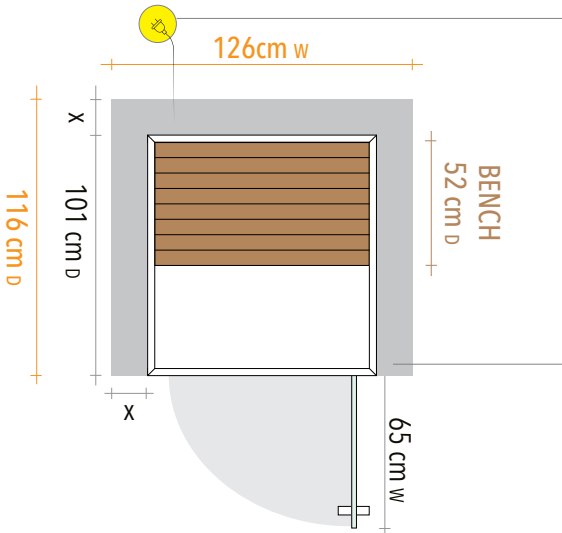

POWER 240V, 1673 watts. Dedicated 10A circuit and 10A power socket protected by a 10A RCBO installed in the meter box. Minimum 2.5mm cable required for circuit; 2.5mm cord exits from back left side of roof.

### PANELS

Roof panel	96cm W x 101cm H x 7.5cm D
Floor panel	95cm W x 100cm H x 6.5cm D
Front wall	84cm W x 180cm H x 5cm D
Back wall	84cm W x 180cm H x 4.5cm D
Right wall	98cm W x 180cm H x 5.5cm D
Left wall	97cm W x 180cm H x 5.5cm D
Glass door	71cm W x 173cm H x 0.8cm D
Bench	115cm W x 52cm H x 12.5cm D

### ASSEMBLED

Exterior	96cm W x 198cm H* x 101cm D
Interior	82cm W x 179cm H x 85cm D
Bench	82cm W x 50cm H x 52cm D

\* 5cm feet included

### FLATPACK DIMENSIONS

PACK 1	111cm W x 106cm H x 34cm D
PACK 2	110cm W x 192cm H x 34cm D

TOTAL WEIGHT: 154kg

Your sauna will be delivered in two flat-packed boxes, and must be stored in a flat, dry area pending installation.