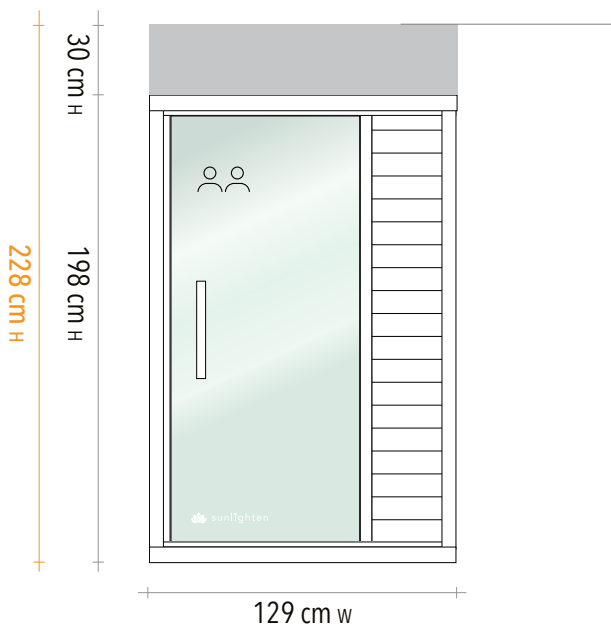

POWER 240V, 2251 watts. Dedicated 15A circuit and 15A power socket protected by a 16A RCBO installed in the meter box. Minimum 2.5mm cable required for circuit; 2.5m cord exits from back left side of roof.

Minimum clear space required at back and both sides of all our Signature saunas: x = 15cm

Minimum clear space required above sauna roof: 30cm.

### PANELS

Roof panel	130cm W x 117cm H x 7.5cm D
Floor panel	128cm W x 115cm H x 6.5cm D
Front wall	117cm W x 180cm H x 5cm D
Back wall	117cm W x 180cm H x 4.5cm D
Right wall	114cm W x 180cm H x 5.5cm D
Left wall	114cm W x 180cm H x 5.5cm D
Glass door	71cm W x 173cm H x 0.8cm D
Bench	115cm W x 52cm H x 12.5cm D

### ASSEMBLED

Exterior	130cm W x 198cm H* x 117cm D
Interior	115cm W x 179cm H x 101cm D
Bench	115cm W x 50cm H x 52cm D

\* 5cm feet included