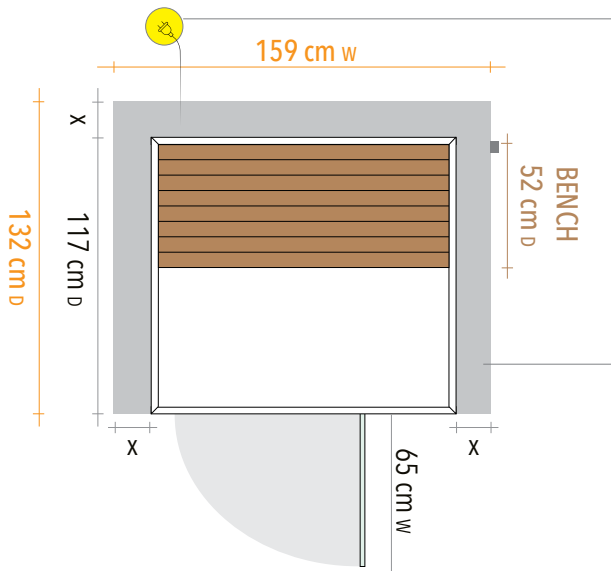

POWER 240V, 2251 watts. Dedicated 15A circuit and 15A power socket protected by a 16A RCBO installed in the meter box. Minimum 2.5mm cable required for circuit; 2.5m cord exits from back left side of roof.

### PANELS

Roof panel	130cm W x 117cm H x 7.5cm D
Floor panel	128cm W x 115cm H x 6.5cm D
Front wall	117cm W x 180cm H x 5cm D
Back wall	117cm W x 180cm H x 4.5cm D
Right wall	114cm W x 180cm H x 5.5cm D
Left wall	114cm W x 180cm H x 5.5cm D
Glass door	71cm W x 173cm H x 0.8cm D
Bench	115cm W x 52cm H x 12.5cm D

### ASSEMBLED

Exterior	130cm W x 198cm H* x 117cm D
Interior	115cm W x 179cm H x 101cm D
Bench	115cm W x 50cm H x 52cm D

\* 5cm feet included

### FLATPACK DIMENSIONS

PACK 1	128cm W x 141cm H x 34cm D
PACK 2	128cm W x 192cm H x 34cm D

**TOTAL WEIGHT: 189kg**

Your sauna will be delivered in two flat-packed boxes, and must be stored in a flat, dry area pending installation.