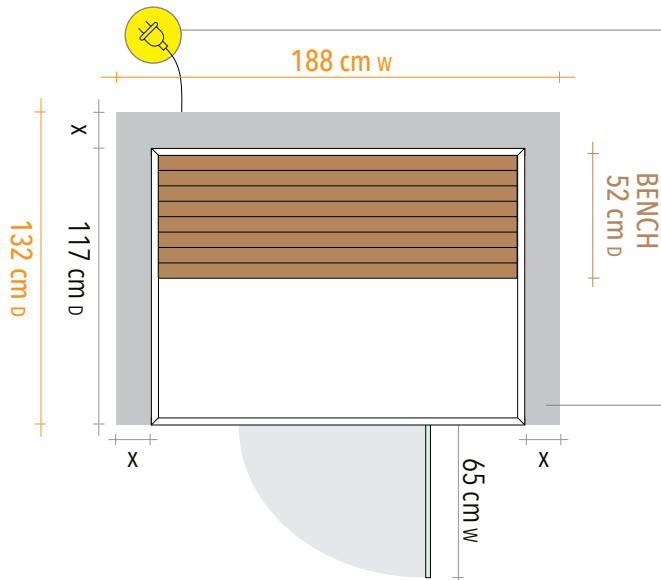

The Amplify sauna provides SoloCarbon® heating in a robust cabin design. Simple touchpad controls and entertainment features makes the Amplify series a cost-effective and user-friendly sauna that supports your daily wellness routine, pain relief, weight loss or detox program.

KEY FEATURES

- 4 Sunlighten patented SoloCarbon® infrared light therapy heaters
- 2 full spectrum high intensity heaters
- Ultra low EMF and environmentally safe
- Chromotherapy: healing with light and colours
- Patented magnetic locking system makes assembly a snap
- Beautiful craftsmanship and solid wood construction
- Deep benches and taller height for ultimate relaxation
- Blaupunkt speakers with bluetooth connectivity
- Residential: 5 year warranty (12 months parts & labour, plus 4 yrs parts & service support)
- Optional Outdoor cover available

POWER REQUIREMENTS 220–240V, 2371 watts. Maximum Amperage 15A. Sunlighten recommends all new installations adhere to AS3000 and a circuit that is RCD protected, along with a readily accessible switch. A 3m cord exists with a 15amp male plug, exiting from back left of roof.