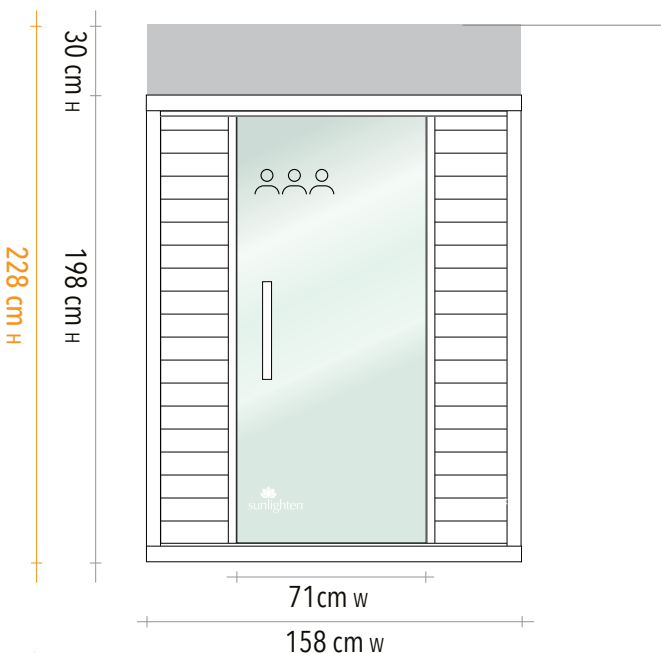

POWER REQUIREMENTS 220–240V, 2371 watts. Maximum Amperage 15A. Sunlighten recommends all new installations adhere to AS3000 and a circuit that is RCD protected, along with a readily accessible switch. A 3m cord exists with a 15amp male plug, exiting from back left of roof.

Minimum clear space required at back and both sides of all our Signature saunas: x = 15cm

Minimum clear space required above sauna roof: 30cm.

For long term timber protection and to prevent warping, a timber treatment is applied to the exterior of all cabin saunas during the manufacture process. This may alter the external timber colour slightly.

PANELS

Roof panel	159cm W x 117cm H x 7.5cm D
Floor panel	157cm W x 115cm H x 6.5cm D
Front wall	146cm W x 180cm H x 5cm D
Back wall	146cm W x 180cm H x 4.5cm D
Right wall	114cm W x 180cm H x 5.5cm D
Left wall	114cm W x 180cm H x 5.5cm D
Glass door	71cm W x 173cm H x 0.8cm D
Side glass	27cm W x 177cm H x 0.8cm D
Bench	144cm W x 52cm H x 12.5cm D

ASSEMBLED

Exterior	158cm W x 197cm H* x 117cm D
Interior	144cm W x 179cm H x 102cm D
Bench	144cm W x 47cm H x 51cm D

* 5cm feet included

FLATPACK DIMENSIONS

PACK 1	128cm W x 169cm H x 34cm D
PACK 2	125cm W x 192cm H x 20cm D
PACK 3	156cm W x 192cm H x 18cm D