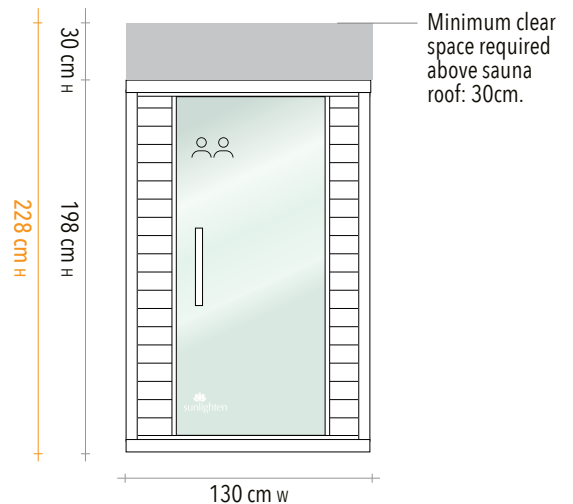

POWER 240V, 2251 watts. Dedicated 15A circuit and 15A power socket protected by a 16A RCBO installed in the meter box. Minimum 2.5mm cable required for circuit; 3m cord exits from back left side of roof.

PANELS

Roof panel	130cm W x 117cm H x 7.5cm D
Floor panel	128cm W x 115cm H x 6.5cm D
Front wall	117cm W x 180cm H x 5cm D
Back wall	117cm W x 180cm H x 4.5cm D
Right wall	114cm W x 180cm H x 5.5cm D
Left wall	114cm W x 180cm H x 5.5cm D
Glass door	71cm W x 173cm H x 0.8cm D
Side glass	27cm W x 177cm H x 0.8cm D
Bench	115cm W x 52cm H x 12.5cm D

ASSEMBLED

Exterior	130cm W x 197cm H* x 117cm D
Interior	115cm W x 179cm H x 102cm D
Bench	115cm W x 50cm H x 52cm D

* 5.1cm feet included

FLATPACK DIMENSIONS

PACK 1	128cm W x 141cm H x 34cm D
PACK 2	128cm W x 192cm H x 34cm D