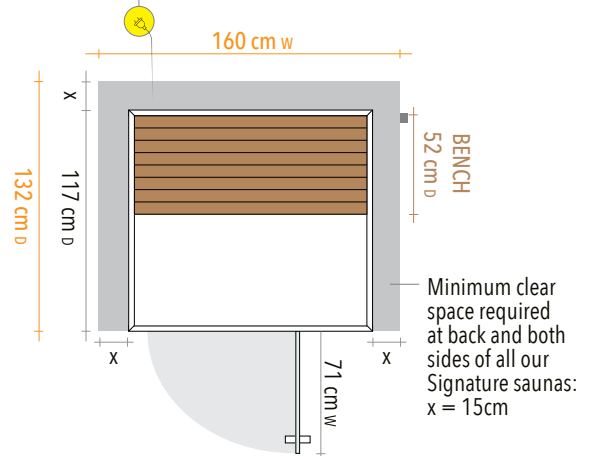

POWER 240V, 2251 watts. Dedicated 15A circuit and 15A power socket protected by a 16A RCBO installed in the meter box. Minimum 2.5mm cable required for circuit; 3m cord exits from back left side of roof.

PANELS

Roof panel	130cm W x 117cm H x 7.5cm D
Floor panel	128cm W x 115cm H x 6.5cm D
Front wall	117cm W x 180cm H x 5cm D
Back wall	117cm W x 180cm H x 4.5cm D
Right wall	114cm W x 180cm H x 5.5cm D
Left wall	114cm W x 180cm H x 5.5cm D
Glass door	71cm W x 173cm H x 0.8cm D
Side glass	27cm W x 177cm H x 0.8cm D
Bench	115cm W x 52cm H x 12.5cm D

ASSEMBLED

Exterior	130cm W x 197cm H* x 117cm D
Interior	115cm W x 179cm H x 102cm D
Bench	115cm W x 50cm H x 52cm D

* 5.1cm feet included

FLATPACK DIMENSIONS

PACK 1	128cm W x 141cm H x 34cm D
PACK 2	128cm W x 192cm H x 34cm D