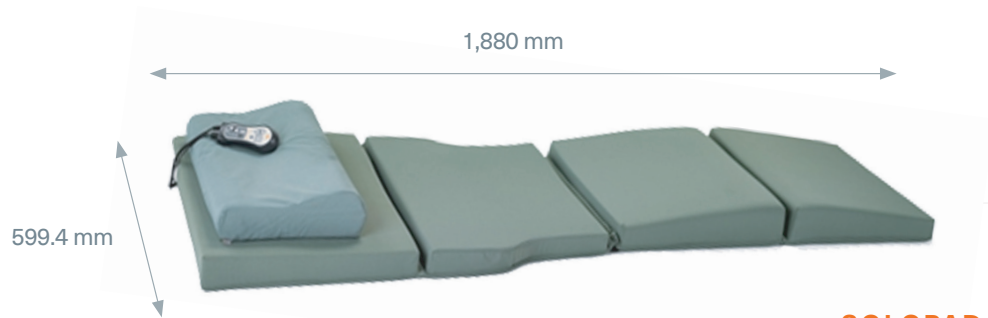

SOLO

SOLOPAD

FEATURES

- SoloCarbon clinically-tested heaters
- Ultra low EMF and environmentally safe
- Modern Bamboo Carbon exterior
- Zone-based digital heater controls
- Double-dome, light weight design
- Exclusive SoloPad[®] & pillow included
- Built-in Chromotherapy: healing with lights and colors

ELECTRICAL

Solo
Exterior: 1,752.6 x 711.2 x 457.2
Weight: 21 kgs
Heaters: 5

SoloPad[®]
Exterior: 1,880 x 599.4 x 101.6
Weight: 6 kgs
Heaters: 4

Solo Electrical: 230V 920W 3.99A
SoloPad Electrical: 230V 280W 1.2A

Make sure to plug sauna directly into wall outlet; not a power strip, extension cord or converter, etc.

Outlet specifications:

SURROUND YOUR BODY WITH FAR INFRARED

For a healthier, happier you, surround your body with the proven effects of SoloCarbon far infrared heat - the only infrared heater proven to lower blood pressure, increase core body temperature, and aid in weight loss. Find solace with this personal, portable, affordable, and highly effective far infrared sauna.