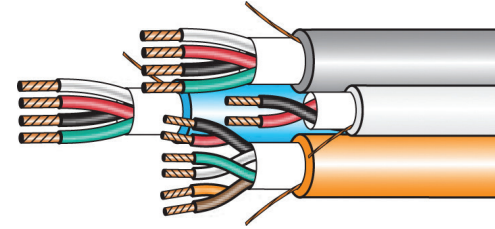

TEXCAN

A Sonepar Company

Responsive. Reliable. Respected.

BELDEN
SENDING ALL THE RIGHT SIGNALS

Belden Classics

Composite Access Control Cable (CUL, 300V)

- 4C-18 (grey), 3PR-22 (orange), 2C-22 (white), 4C-22 (blue)
- Each cable PVC insulated with overall foil shield
- PVC jackets, no overall jacket
- Cable jackets color coded by application
- Temperature range:
 - Part #50-558AFS, 0°C to 75°C
- Lock power, card reader, door contact and REX applications

Paired - High Conductivity Speaker Cable (CUL, FT4, 300V)

- 16 AWG and 18 AWG available
- Stranded tinned copper conductors, twisted pair
- PVC insulation
- Chrome PVC jacket
- Temperature range:
 - Part #50-8471 (16 AWG), -20°C to 80°C
 - Part #50-8461-4 (18 AWG), -20°C to 80°C

Paired - Audio, Control, Instrumentation Cable (CUL, 300V)

- 18 AWG stranded tinned copper conductors, twisted pairs
- PE insulation
- Overall foil shield
- Stranded tinned copper drain wire
- Chrome PVC jacket
- Temperature range:
 - Part #50-8760, -20°C to 60°C
 - Part #50-8760-4 (FT4 rated, PVC insulated), -30°C to 90°C

Paired - Single Pair Cable (CUL, 300V)

- 22 AWG stranded tinned copper conductors, twisted pair
- Polyethylene insulation
- Overall foil shield
- Stranded tinned copper drain wire
- Chrome PVC jacket
- Temperature range:
 - Part #50-8761, -20°C to 60°C
 - Part #50-8761-4 (FT4 rated), -20°C to 60°C