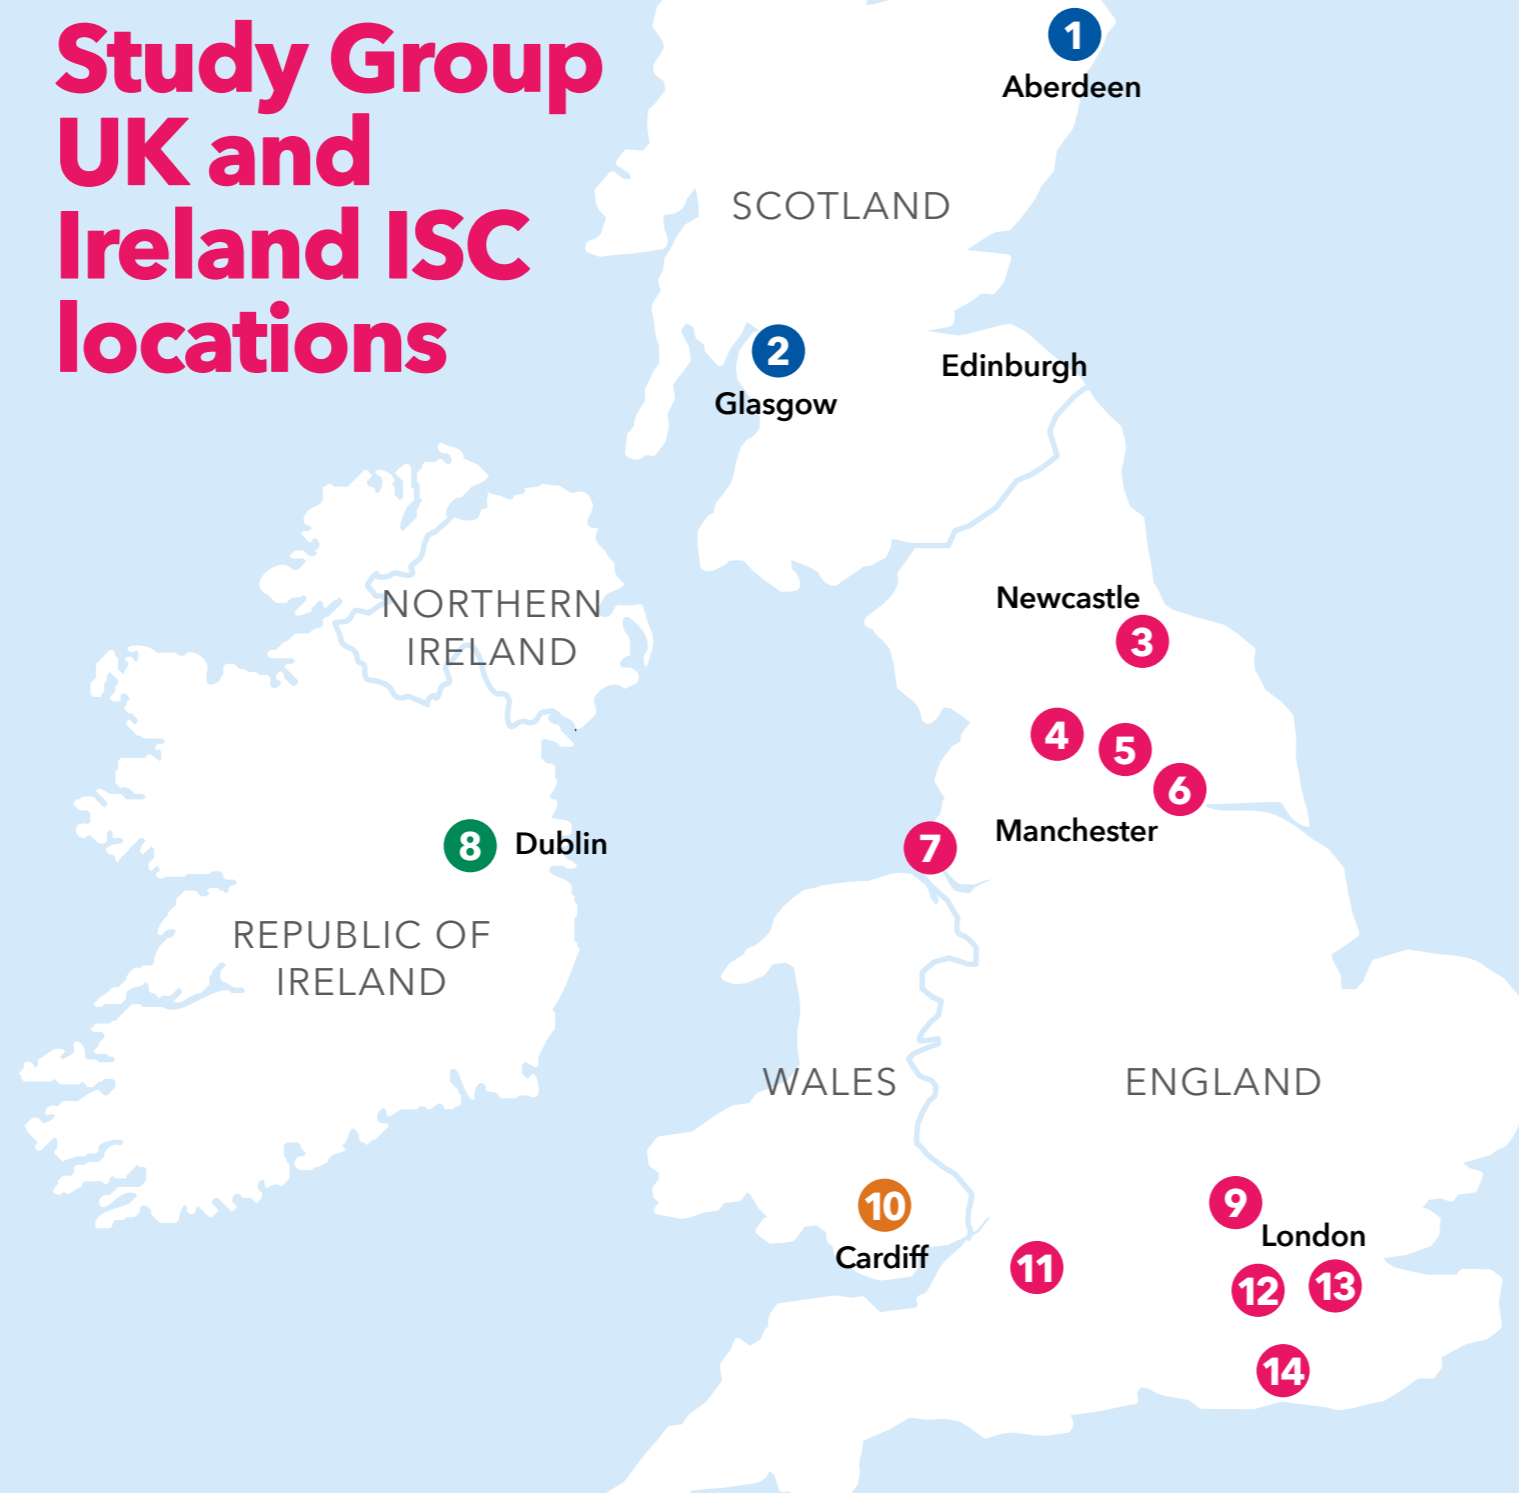

Key facts

Scotland is a land of innovation, with Scots inventing the telephone, television, and penicillin. Its national animal is a unicorn!

Stonehenge, in **England**, is older than the Egyptian pyramids, and the king technically owns all the unmarked swans in England's open waters.

Ireland is nicknamed the "Emerald Isle," has no snakes, and its national symbol is the harp, not the shamrock.

Wales is known for having more castles per square mile than any other country in Europe.

Study Group UK and Ireland ISC locations

- 1 University of Aberdeen
- 2 University of Strathclyde

England

England is an exciting and diverse country known for its top-ranked universities, rich history and iconic cities like London and Manchester. It offers international students a dynamic study experience with endless cultural and academic opportunities.

Location icon **Durham is compact yet varied.** Easy to get around, it offers a wide range of cultural and sporting pursuits, and a large number of places to eat, drink and meet friends.

A world top 100 university: Durham ranked 94th in the QS World University Rankings 2026.