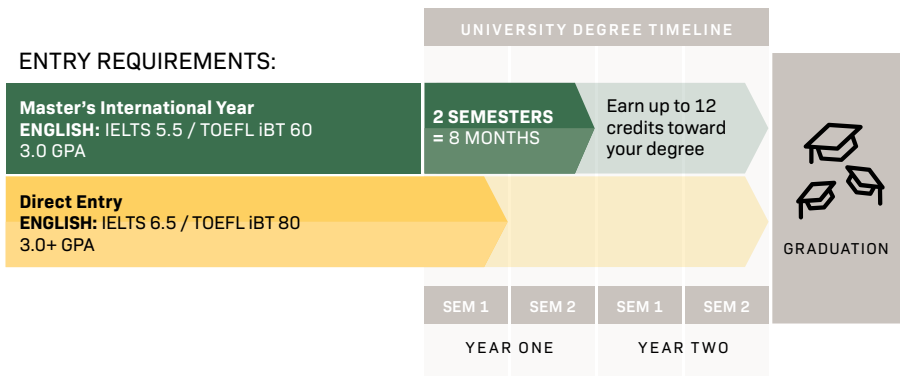

GRADUATE STUDY OPTIONS

Engineering, Electrical and Computer Engineering, Mechanical Engineering

DIRECT ADMISSION

Students whose English language scores and academic background meet Baylor's direct entry requirements may apply for direct admission to the university.