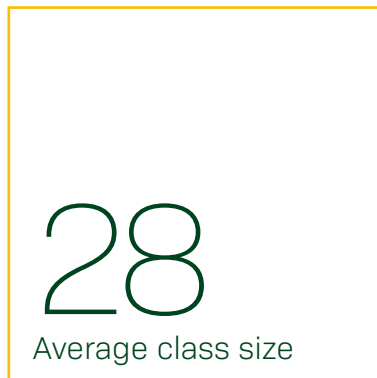

ACCREDITATION:

- The Association of American Colleges and Universities
- The American Council on Education
- The American Association of University Women
- AACSB International - The Association to Advance Collegiate Schools of Business
- Southern Association of Colleges and Schools Commission on Colleges (SACSCOC)
- 20+ specialized accreditations for academic programs including Engineering and Computer Science: accredited by the Accreditation Board for Engineering and Technology (ABET)

COLLEGES:

- College of Arts & Sciences
- Diana R. Garland School of Social Work
- Hankamer School of Business
- Honors College
- Louse Herrington School of Nursing
- Robbins College of Health and Human Sciences
- School of Education
- School of Engineering & Computer Sciences
- School of Music