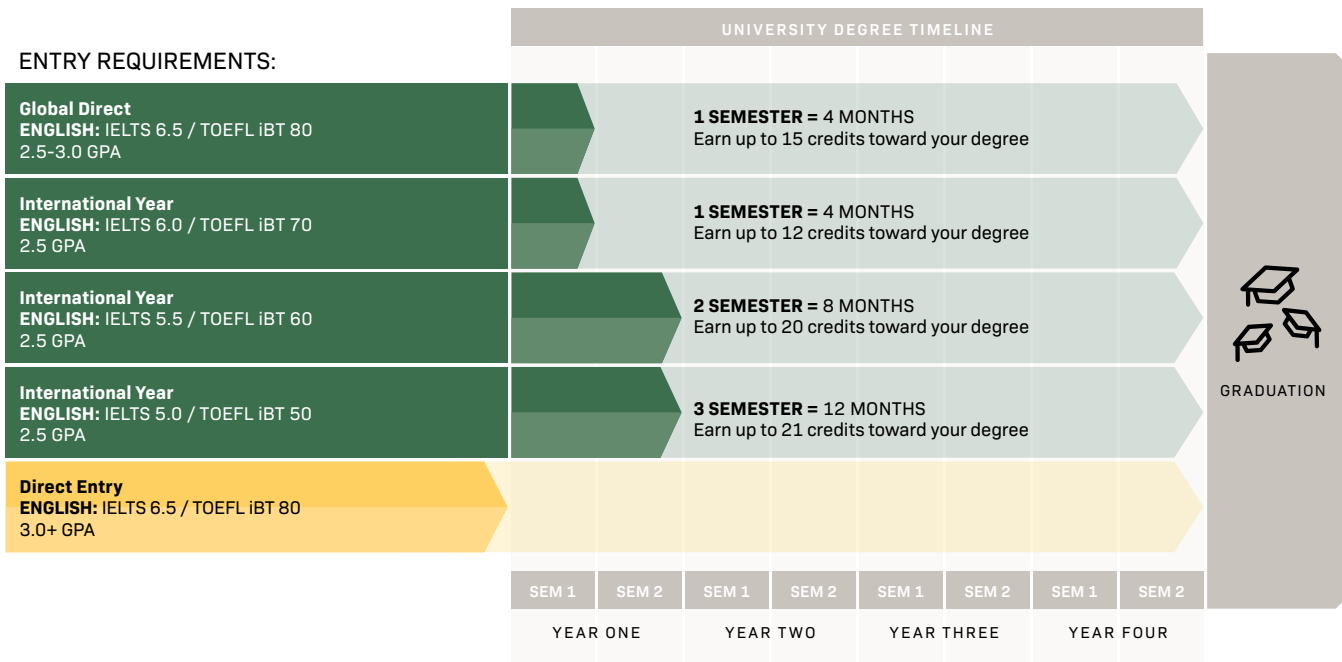

UNDERGRADUATE STUDY OPTIONS