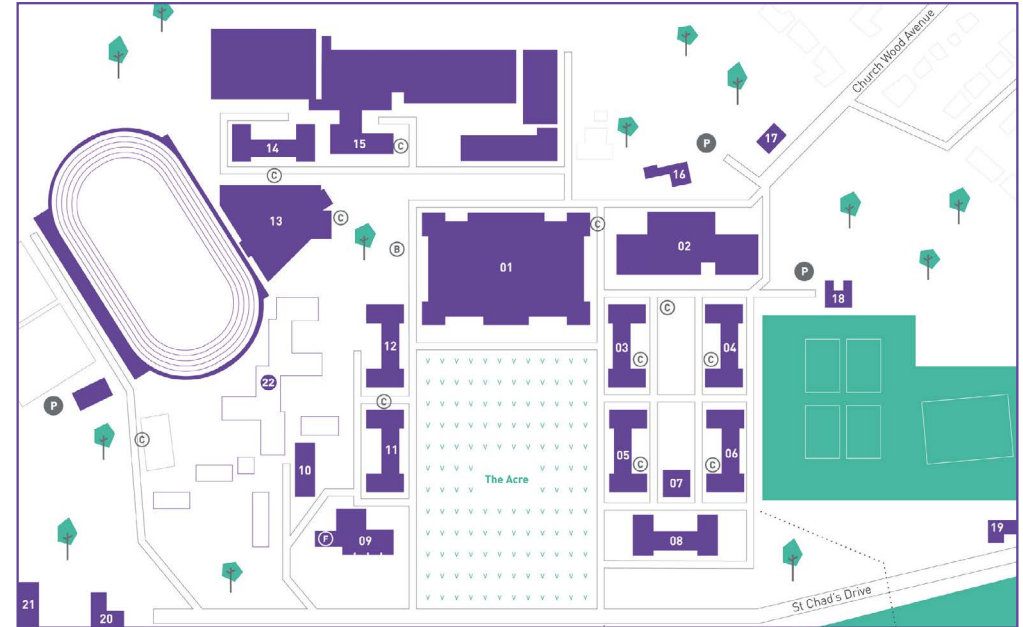

LEEDS BECKETT UNIVERSITY HEADINGLEY CAMPUS MAP

OUR BUILDINGS

- | | | |
|--|--|--|
| <p>01 James Graham
Great Hall
Library & IT
Media Equipment
Staff IT Service Desk
Security Services</p> <p>02 Campus Central
Beckett Kitchen
Campus Shop
Students' Union
The Hive
Tiki Cafe</p> <p>03 Caedmon Hall</p> <p>04 Priestley Hall
Disability Assessment Centre
Student Services Centre</p> <p>05 Leighton Hall</p> <p>06 Macaulay Hall</p> <p>07 Carnegie Teacher Education Building</p> <p>08 Brontë Hall</p> <p>09 The Grange</p> <p>10 The Coach House</p> <p>11 Cavendish Hall</p> | <p>12 Fairfax Hall</p> <p>13 Carnegie School of Sport
Carnegie Cafe</p> <p>14 Carnegie Hall
International Study Centre</p> <p>15 Carnegie Sports Centre
Access to all sports facilities:
Athletics Track & Field Facilities
Carnegie Coach Education
Changing Rooms
CRI Hall
Energy Bar
Fitness Suite & Exercise Studios
Gymnasium
Indoor Tennis Centre
Outdoor Pitches & Tennis Courts
Pavilion
South Lodge Football Pitches
Sports Arenas 1 & 2
Sports Hall
Squash Courts
Strength & Conditioning Suite
Swimming Pool</p> | <p>16 The Cottage</p> <p>17 North Lodge</p> <p>18 Churchwood House</p> <p>19 South Lodge</p> <p>20 Queenswood Hall</p> <p>21 Landscape Resource Centre & Experimental Gardens</p> <p>22 Carnegie Village</p> <p>LS6 3QS</p> |
|--|--|--|

MAP KEY

- | | |
|------------------------|----------------------|
| B Bus Stop | F Faith Space |
| C Cycle Parking | P Car Parking |