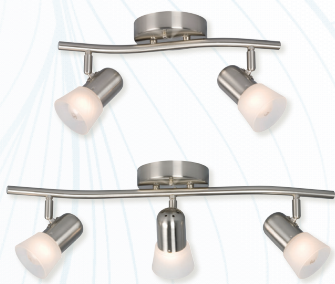

SUSPENDED

A19, aluminum shade

PRODUCT #	CHARACTERISTIC	DIMENSIONS	CORD	COLOR
LUMLU88491A	1 x 60W	14 in	14 in	Matte nickel

* Lamp not included

A19, steel shade

PRODUCT #	CHARACTERISTIC	DIMENSIONS	CORD	COLOR
LUMLU94188A	1 x 100W	12-3/4 in (diameter)	72 in	Matte black

* Lamp not included

A19, steel shade

PRODUCT #	CHARACTERISTIC	DIMENSIONS	CORD	COLOR
LUMLU92719A	1 x 100W	15-3/4 in (diameter)	59 in	Polished white

* Lamp not included

A19, steel shade

PRODUCT #	CHARACTERISTIC	DIMENSIONS	CORD	COLOR
LUMLU94352A	1 x 75W	7-1/2 in (diameter)	72 in	Textured cement gray
LUMLU94354A	1 x 100W	16 in (diameter)	72 in	Textured cement gray

* Lamp not included

RAIL

A15 / R20, medium base, frosted glass