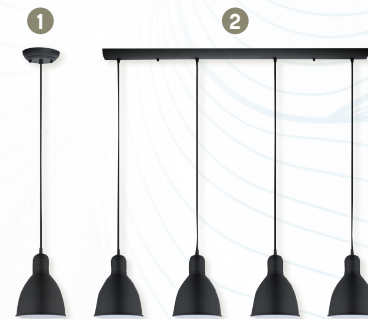

A19, steel shade

PRODUCT #	CHARACTERISTIC	DIMENSIONS	CORD	COLOR
1 LUMLU49464A	1 x 60W	6 in	72 in	Black
2 LUMLU49466A	4 x 60W	6 x 41-1/2 in	72 in	Black

* Lamp not included