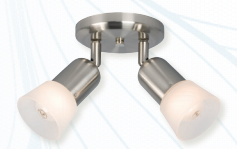

CEILING MOUNT

A19, medium base, frosted glass

PRODUCT #	CHARACTERISTIC	DIMENSIONS	COLOR
LUMLU61035WW	1 x 60W	6 x 7 in	White

* Lamp not included

Set of 2 ceiling

A19, medium base, frosted glass

PRODUCT #	CHARACTERISTIC	DIMENSIONS	COLOR
LUMLU635278WH2	1 x 100W	11-3/8 x 4-1/2 in	White
LUMLU635278PT2	1 x 100W		Pewter

* Lamp not included

A19, medium base, marble glass

PRODUCT #	CHARACTERISTIC	DIMENSIONS	COLOR
LUMLU680112MBWH	2 x 60W	12-3/4 x 4 in	White
LUMLU680112MBPT	2 x 60W		Pewter

* Lamps not included

A15 / R20, medium base, frosted glass, ceiling or wall mount

PRODUCT #	CHARACTERISTIC	DIMENSIONS	COLOR
LUMLU754182BNFR	2 x 60W	5-1/8 x 7-1/2 in	Brushed nickel

* Lamps not included

A15 / R20, medium base, frosted glass

PRODUCT #	CHARACTERISTIC	DIMENSIONS	COLOR
LUMLU754183BNFR	3 x 60W	9-3/4 x 7-3/4 in	Brushed nickel

* Lamps not included

GU10

PRODUCT #	CHARACTERISTIC	DIMENSIONS	COLOR
LUMLU202375A	3 x 50W	12 x 6 in	Chrome
LUMLU202376A	3 x 50W	12 x 6 in	Matte nickel

* Lamps not included