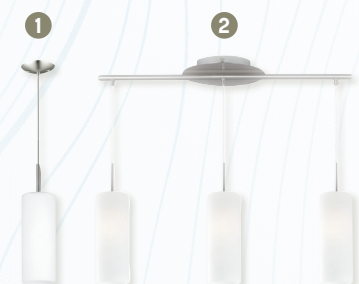

A19, glass shade

PRODUCT #	CHARACTERISTIC	DIMENSIONS	CORD	COLOR
1 LUMLU85977A	1 x 60W	4-3/4 in	59 in	White
2 LUMLU85978A	3 x 60W	4-3/4 x 28-3/8 in	59 in	White

* Lamp not included