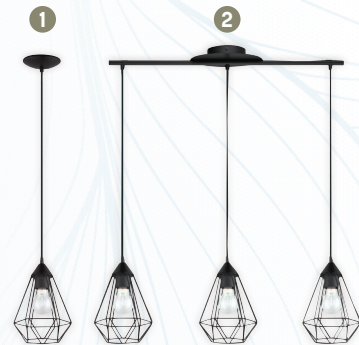

A19, steel shade

PRODUCT #	CHARACTERISTIC	DIMENSIONS	CORD	COLOR
1 LUMLU94187A	1 x 100W	6-7/8 in	72 in	Matte black
2 LUMLU94189A	3 X 100W	6-7/8 x 31 in	72 in	Matte black

* Lamp not included