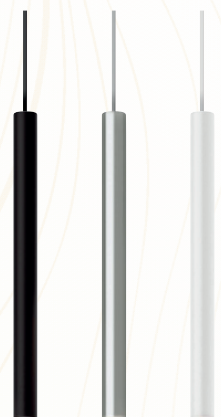

CEILING MOUNT AND ACCESSORY

120V, dimmable, square

PRODUCT #	CHARACTERISTIC	DIMENSIONS	COLOR
LUMLU203678A	18W, 3 000K, 1 500LM	9 in	White
LUMLU203679A	24W, 3 000K, 2 000LM	12 in	White

* For a list of compatible dimmers, see the manufacturer's website: eglo.com

Decorative trim

PRODUCT #	DIMENSIONS	COLOR
LUMLU204069	9 in	Brushed gold
LUMLU203773	9 in	Chrome
LUMLU203774	9 in	Matte nickel
LUMLU203775	9 in	Black
LUMLU204071	12 in	Brushed gold
LUMLU203776	12 in	Chrome
LUMLU203777	12 in	Matte nickel
LUMLU203778	12 in	Black

CYLINDRIC SUSPENDED CEILING

120V, dimmable, aluminum housing, frosted reflector, adjustable cord up to 10 ft

PRODUCT #	CHARACTERISTIC	DIMENSIONS	COLOR
LUMLUPDC18CCBK	9W, 3 adjustable CCT (3 000K / 3 500K / 4 000K) 510LM	18 x 1-1/2 in	Black
LUMLUPDC18CCSBA			Sand blasted aluminum
LUMLUPDC18CCWH			White

* For a list of compatible dimmers, see the manufacturer's website: dals.com