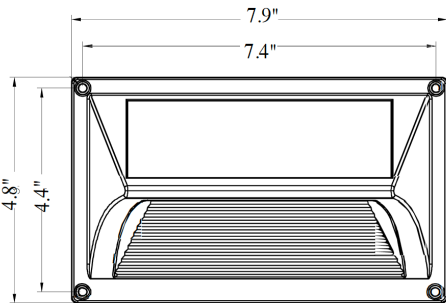

PART #	UPC	COMPARABLE TO	WATTAGE	LUMENS	LPW	CCT (K)*
RP-SSL-1W-40K-BK-G1	844006024345	20W HALOGEN	<1W	20	20	4000K