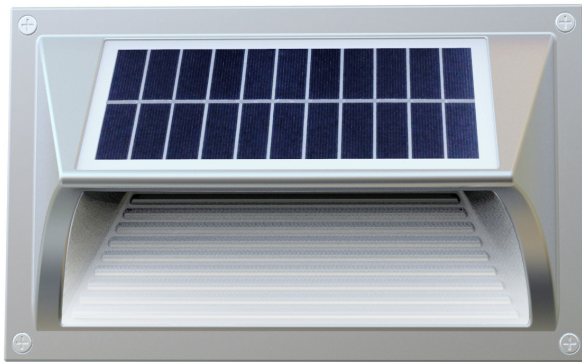

WARRANTY

NO WIRING
OFF-GRID

BEAM ANGLE

OPERATING TEMP

BATTERY
CHARGING TEMP

5 MIN FAST
MOUNTING

INGRESS
PROTECTION

compact and durable

completely
off-grid

durable
aluminum alloy

- <1W LED fixture comparable to 20W Halogen fixtures.
- Automatically turns on at night and off during the day to maximize efficiency.
- 3 day continuous lighting in any conditions.
- Lithium Ion battery lasts over 1000 charge cycles.
- Polycrystalline solar cell efficiently captures sunlight.
- Compact design allows it to fit almost anywhere.

PART #	UPC	COMPARABLE TO	WATTAGE	LUMENS	LPW	CCT (K)*
RP-SSL-1W-40K-BK-G1	844006024345	20W HALOGEN	<1W	20	20	4000K

FOR PRODUCT INFO ("LED" MODEL #) CONTACT.....Light Efficient Design • 188 S. Northwest Highway • Cary, IL 60013 • 847.380.3540 • led-llc.com
 FOR PRODUCT INFO ("RP" MODEL #) CONTACT.....RemPhos by Light Efficient Design • 30 Log Bridge Road, Building 200 • Middleton, MA 01949 • 877.997.3674 • remphos.com