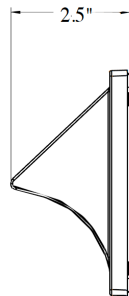

PART #	UPC	COMPARABLE TO	WATTAGE	LUMENS	LPW	CCT (K)*
RP-SSL-1W-40K-BK-G1	844006024345	20W HALOGEN	<1W	20	20	4000K