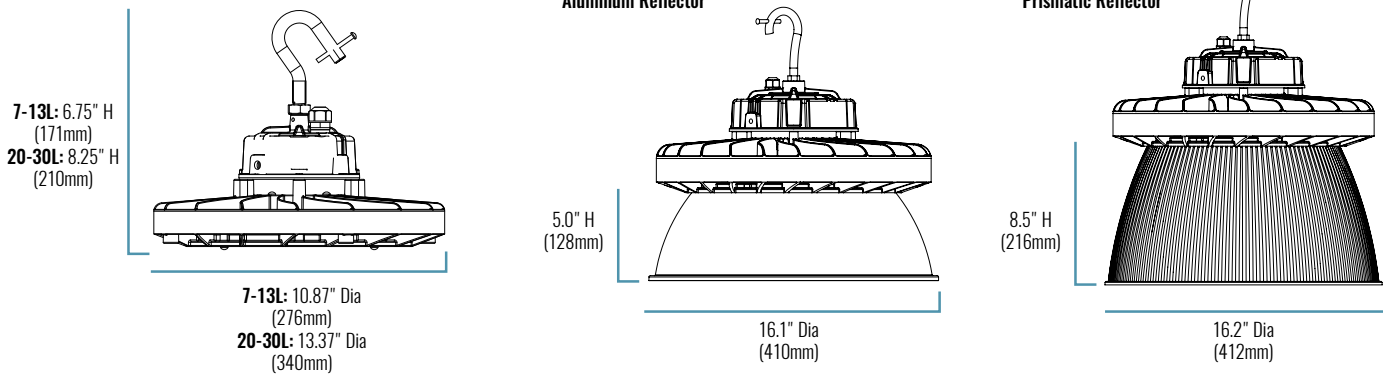

## SERIES OVERVIEW

DIMENSIONS	PRODUCT WEIGHT	MOUNTING HEIGHT
7-13L 6.75" (171mm) H x 10.87" (276mm) Diameter 20-30L 8.25" (210mm) H x 13.37" (340mm) Diameter	6.5lbs 10.47 lbs	10 to 30 feet