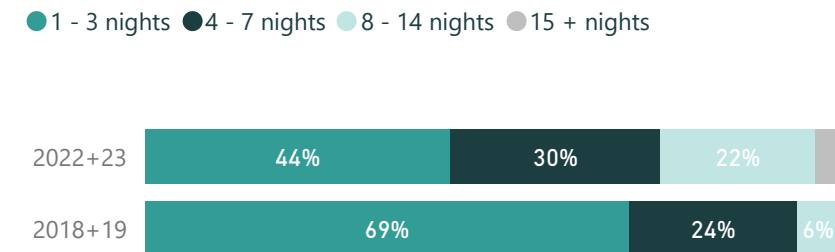

The data in this factsheet refers to visitors who have spent at least one night in the Shire of Shark Bay Local Government Area (LGA).

Domestic Visitors (000)

109

2022+23

Domestic Nights (000)

631

2022+23

Purpose of Travel

Sum of purpose may add to more than 100% as overnight visitors can visit the LGA for more than one reason.

Age

Travel Party

Length of Stay

Top 3 accommodation (% of nights)

Gender

Definitions

Domestic Visitors (Intrastate and Interstate): Australian residents aged 15 years and over who spent at least one night in the LGA.

International Overnight Visitor Details - Shire of Shark Bay

Annual Average - 2023 vs. 2018+19

The data in this factsheet refers to visitors who have spent at least one night in the Shire of Shark Bay Local Government Area (LGA).

International Visitors (000)	International Nights (000)
23 2023	68 2023

Purpose of Travel

Business

Sum of purpose may add to more than 100% as overnight visitors can visit the LGA for more than one reason.