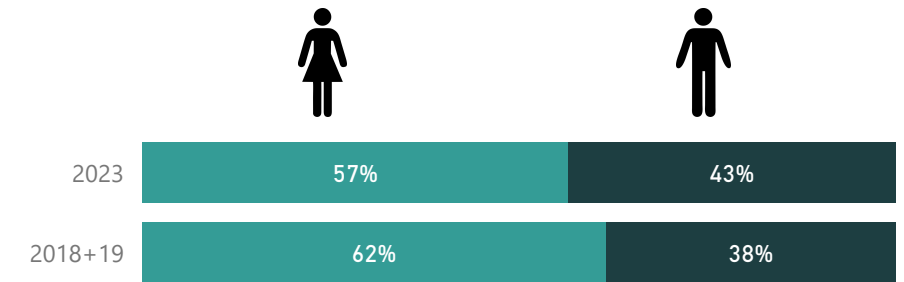

Age

Travel Party

Length of Stay

Top 3 accommodation (% of nights)

Accommodation Type	2018+19 (%)	2023 (%)
Caravan park or commercial camping ground	30%	28%
Hotel/resort/motel or motor Inn	18%	32%
Other Private Accommodation	19%	2%

Gender

Definitions

International Visitors: aged 15 years and over who spent at least one night in the LGA and are staying in Australia for 12 months or less.

Visitor Factsheet - Further Information

The data in this factsheet refers to visitors who have spent at least one night in the Shire of Shark Bay Local Government Area (LGA).