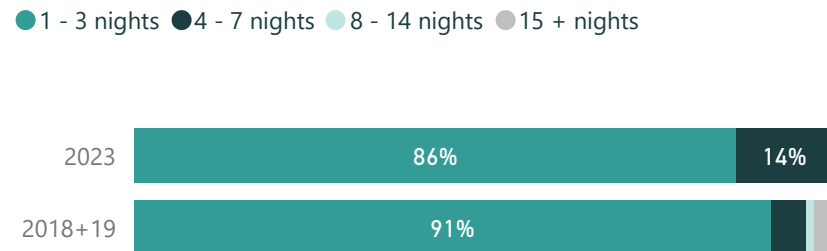

Sum of purpose may add to more than 100% as overnight visitors can visit the LGA for more than one reason.

Age

Travel Party

Length of Stay

Top 3 accommodation (% of nights)

Gender

Definitions

Domestic Visitors (Intrastate and Interstate): Australian residents aged 15 years and over who spent at least one night in the LGA.

International Visitors (000)	International Nights (000)
23 2023	68 2023

Purpose of Travel

Business

Sum of purpose may add to more than 100% as overnight visitors can visit the LGA for more than one reason.

Age

Travel Party

Length of Stay

Top 3 accommodation (% of nights)

Accommodation Type	2018+19 (%)	2023 (%)
Caravan park or commercial camping ground	30%	28%
Hotel/resort/motel or motor Inn	18%	32%
Other Private Accommodation	19%	2%

Gender

Definitions

International Visitors: aged 15 years and over who spent at least one night in the LGA and are staying in Australia for 12 months or less.

Visitor Factsheet - Further Information

The data in this factsheet refers to visitors who have spent at least one night in the Shire of Shark Bay Local Government Area (LGA).