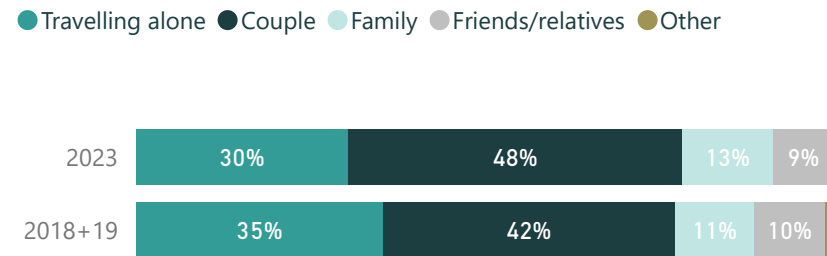

International Overnight Visitor Details - Shire of Shark Bay

Annual Average - 2023 vs. 2018+19

The data in this factsheet refers to visitors who have spent at least one night in the Shire of Shark Bay Local Government Area (LGA).

International Visitors (000)	International Nights (000)
23 2023	68 2023

Purpose of Travel

Business

Sum of purpose may add to more than 100% as overnight visitors can visit the LGA for more than one reason.

Age

Travel Party

Length of Stay

Top 3 accommodation (% of nights)

Accommodation Type	2018+19 (%)	2023 (%)
Caravan park or commercial camping ground	30%	28%
Hotel/resort/motel or motor Inn	18%	32%
Other Private Accommodation	19%	2%

Gender

Definitions

International Visitors: aged 15 years and over who spent at least one night in the LGA and are staying in Australia for 12 months or less.

Visitor Factsheet - Further Information

The data in this factsheet refers to visitors who have spent at least one night in the Shire of Shark Bay Local Government Area (LGA).