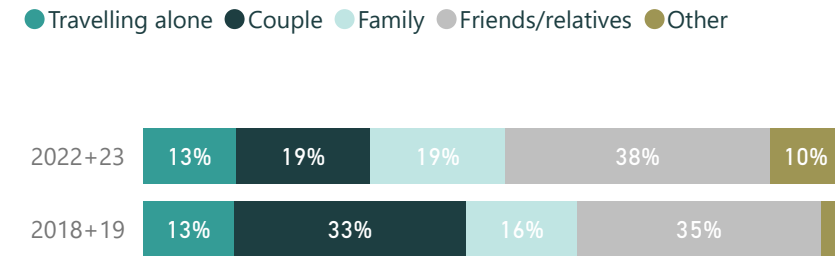

The data in this factsheet refers to visitors who have spent at least one night in the Shire of Shark Bay Local Government Area (LGA).

Domestic Visitors (000)

109

2022+23

Domestic Nights (000)

631

2022+23

Purpose of Travel

Sum of purpose may add to more than 100% as overnight visitors can visit the LGA for more than one reason.

Age

Travel Party

Length of Stay

Top 3 accommodation (% of nights)

Gender

Definitions

Domestic Visitors (Intrastate and Interstate): Australian residents aged 15 years and over who spent at least one night in the LGA.