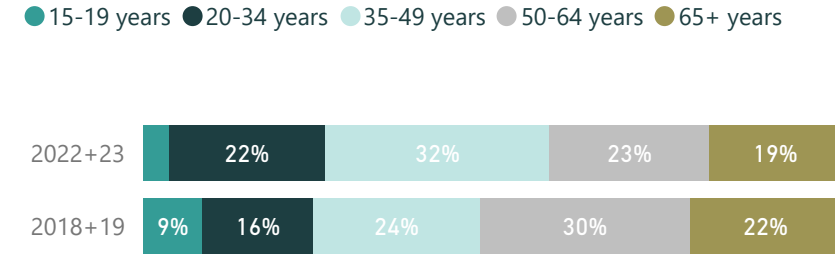

Shire of Shark Bay

Overnight Visitor Factsheet 2023

Prepared by Tourism WA Insights and Planning
May 2024

WESTERN
AUSTRALIA

Domestic Overnight Visitor Details - Shire of Shark Bay

Annual Average - 2022+23 vs. 2018+19

The data in this factsheet refers to visitors who have spent at least one night in the Shire of Shark Bay Local Government Area (LGA).

Domestic Visitors (000)

109

2022+23

Domestic Nights (000)

631

2022+23

Purpose of Travel

Sum of purpose may add to more than 100% as overnight visitors can visit the LGA for more than one reason.

Age

Travel Party

Length of Stay

Top 3 accommodation (% of nights)

Gender

Definitions

Domestic Visitors (Intrastate and Interstate): Australian residents aged 15 years and over who spent at least one night in the LGA.

International Overnight Visitor Details - Shire of Shark Bay

Annual Average - 2023 vs. 2018+19

The data in this factsheet refers to visitors who have spent at least one night in the Shire of Shark Bay Local Government Area (LGA).