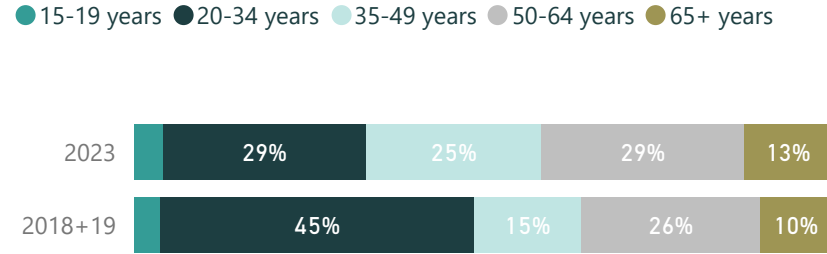

International Overnight Visitor Details - Shire of Shark Bay

Annual Average - 2023 vs. 2018+19

The data in this factsheet refers to visitors who have spent at least one night in the Shire of Shark Bay Local Government Area (LGA).

International Visitors (000)	International Nights (000)
23 2023	68 2023

Purpose of Travel

Business

Sum of purpose may add to more than 100% as overnight visitors can visit the LGA for more than one reason.

Age

Travel Party

Length of Stay

Top 3 accommodation (% of nights)

Accommodation Type	2018+19 (%)	2023 (%)
Caravan park or commercial camping ground	30%	28%
Hotel/resort/motel or motor Inn	18%	32%
Other Private Accommodation	19%	2%

Gender

Definitions

International Visitors: aged 15 years and over who spent at least one night in the LGA and are staying in Australia for 12 months or less.