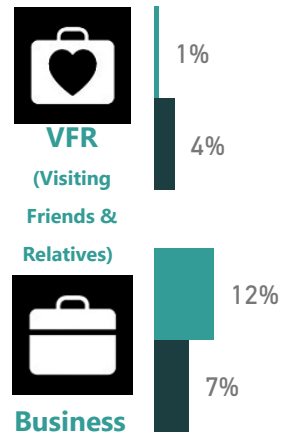

The data in this factsheet refers to visitors who have spent at least one night in the Shire of Shark Bay Local Government Area (LGA).

Domestic Visitors (000)

109

2022+23

Domestic Nights (000)

631

2022+23

Purpose of Travel

Sum of purpose may add to more than 100% as overnight visitors can visit the LGA for more than one reason.

Age

Travel Party

Length of Stay

Top 3 accommodation (% of nights)

Gender

Definitions

Domestic Visitors (Intrastate and Interstate): Australian residents aged 15 years and over who spent at least one night in the LGA.