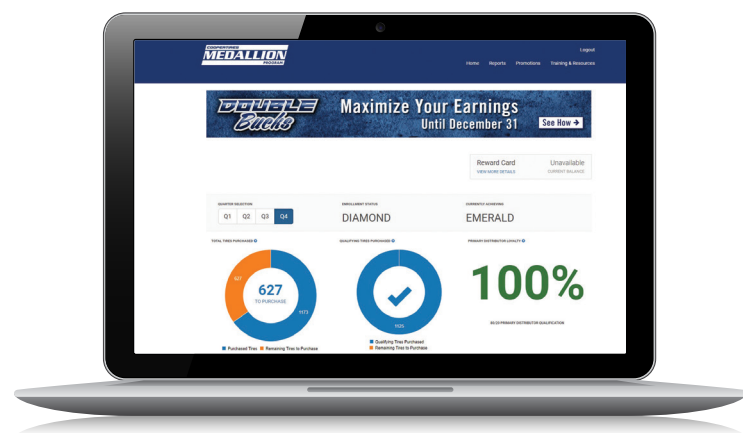

2. QUALIFY MORE EASILY WITH ADJUSTED LEVEL REQUIREMENTS

We've adjusted the program's levels and raised payouts to match. This ensures you **won't go backwards in total earnings** for buying the same amount of tires - while giving you greater potential to earn more.

3. MAKE MORE PURCHASES COUNT WITH NEW QUALIFYING TIRES

We're adding even more qualifying tires to help make it easier for you to earn as you buy. Three of our new tire lines launching in 2018 will qualify for the Cooper Medallion Program!

Visit **CooperMedallion.com** to view our program brochure, and a complete list of 2018 Qualifying Tires starting in January 2018.

	UNIT REQUIREMENTS
GOLD	300–799 *easier access*
SAPPHIRE	800–1799
PLATINUM	1800–2799
DIAMOND	2800–3999
EMERALD	4000+

NEW QUALIFYING TIRES
☐ Cooper Evolution Winter™*
☐ Cooper Evolution Tour™
☐ Discoverer True North™*

*Paid at a winter tire rate.

4. SIMPLER PARTICIPATION WITH OUR ENHANCED ONLINE EXPERIENCE AT COOPERMEDALLION.COM

- **No re-registration:** If you participated in the program in 2017 you are automatically registered for the program in 2018! No need to re-register.
- **Accessible Sales Information:** Your 2018 sales data will be available starting January 18th, 2018 so you can make sure your purchases are helping you earn as much as possible, right out of the gate.
- **Upgraded Reporting:** Pull reports quicker, and easier than ever before.
- **Information at your Fingertips:** Get the latest and greatest promotional information.

CooperMedallion.com – your number one resource for information on the Cooper Medallion Program