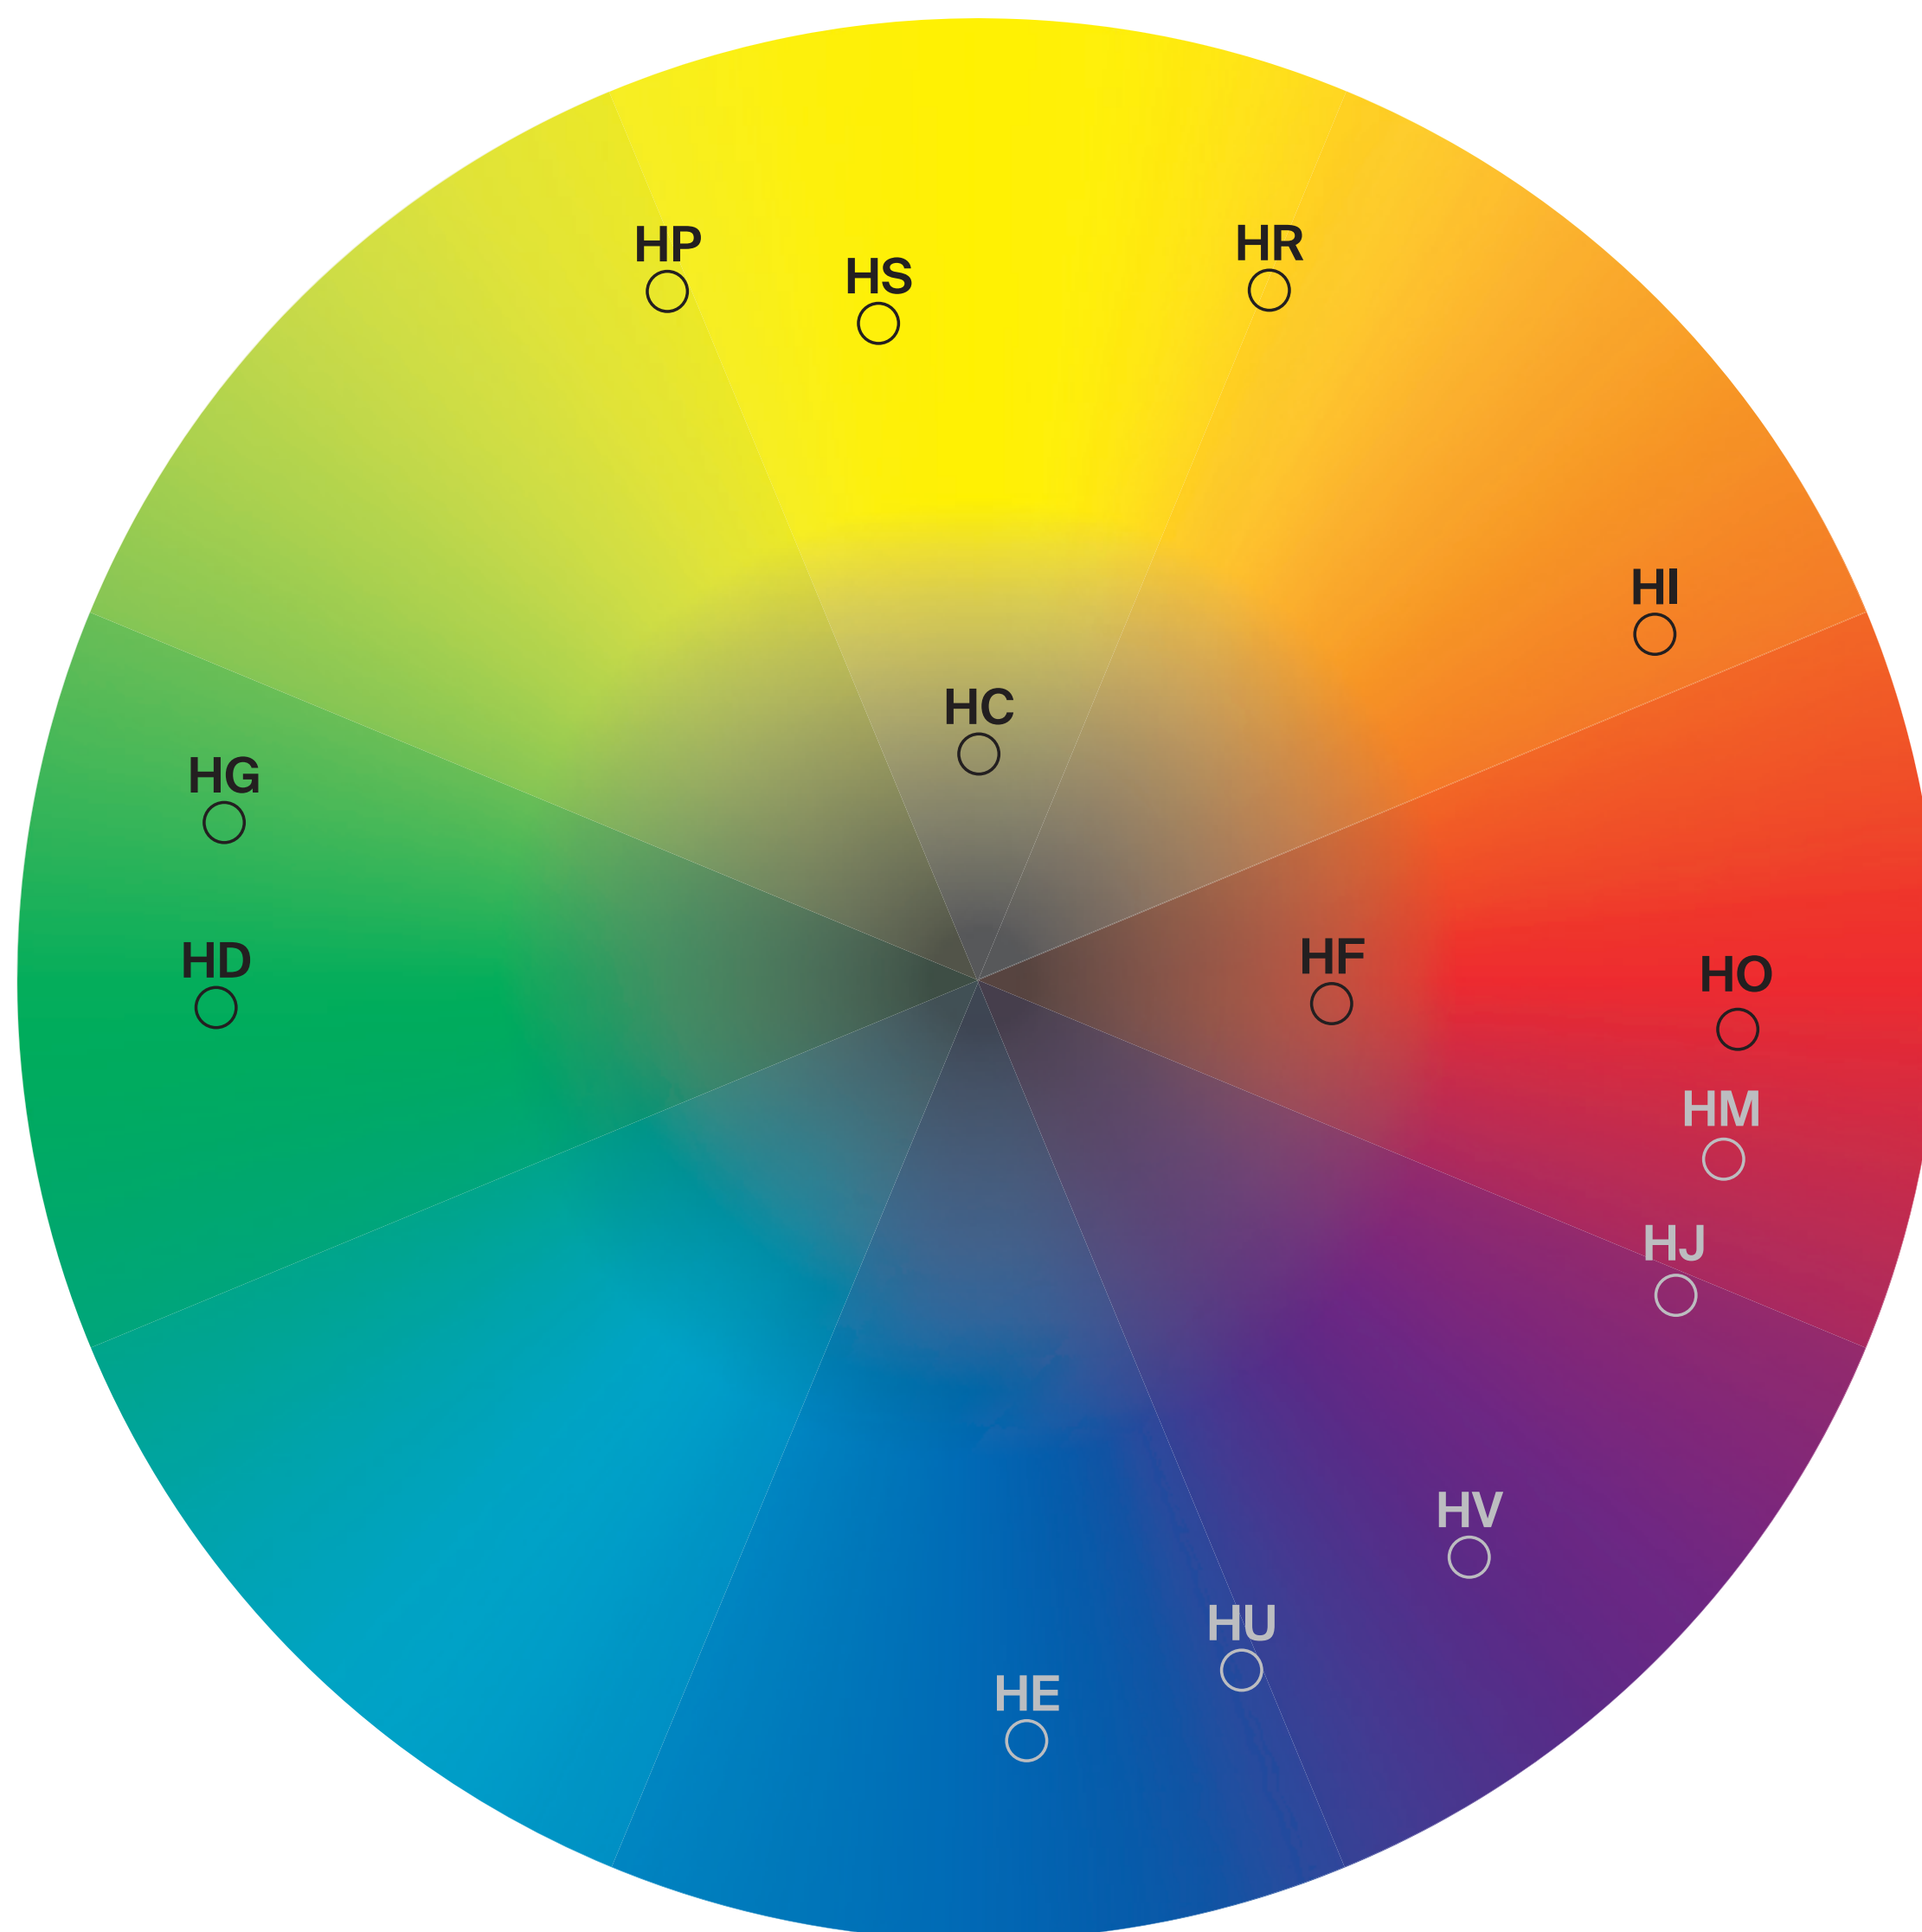

Tinting Guide

TONER SYMBOL	TONER
	HD-10-GRN Green
	HG-10-YSG Yellow Shade Green
	HP-10-YEL Yellow
	HS-10-HSY High Strength Yellow
	HR-10-RSY Red Shade Yellow
	HC-10-YOX Yellow Oxide
	HI-10-ORN Orange
	HO-10-RED Organic Red
	HF-10-ROX Red Oxide
	HM-10-MAG Magenta
	HJ-10-QVI Quinacridone Violet
	HV-10-CBZ Carbazole Violet
	HU-10-RSB Red Shade Blue
	HE-10-BLU Blue

TONER SYMBOL	TONER
	HB-10-BLK* Black
	HL-10-JBK* Jet Black
	HW-10-WHI* White

TONER SYMBOL	TONER
	HX-10-FAL* Fine Aluminum
	HY-10-MAL* Medium Aluminum
	HZ-10-CAL* Coarse Aluminum

* Not shown on above color wheel.