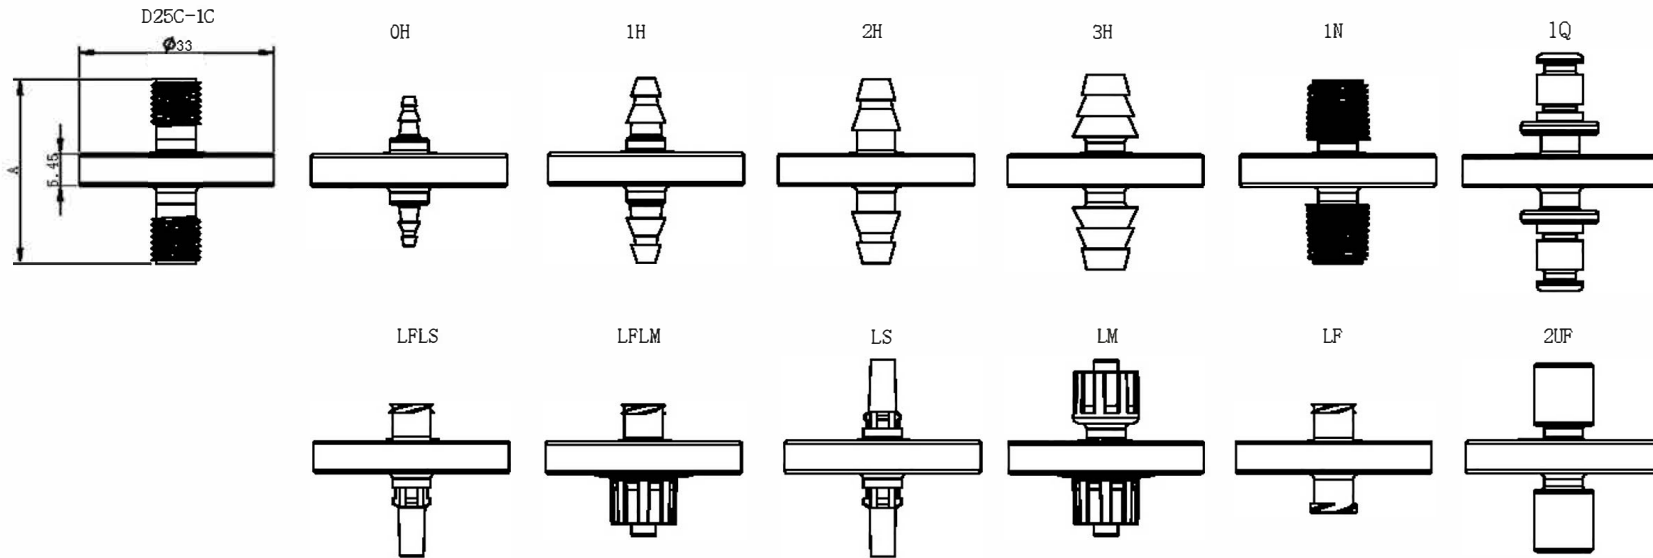

## PureFlo D25C filter Series Fitting Configuration

Code name	Inlet Fitting	Outlet Fitting	Size (±1)
			A
D25C-1C	1/8" Compression	1/8" Compression	31
D25C-OH	1/16"-3/32" Hose Barb	1/16"-3/32" Hose Barb	25
D25C-1H	1/8"-3/16" Hose Barb	1/8"-3/16" Hose Barb	31
D25C-2H	3/16"-1/4" Hose Barb	3/16"-1/4" Hose Barb	31
D25C-3H	1/4"-3/8" Hose Barb	1/4"-3/8" Hose Barb	33
D25C-1N	1/8" MNPT	1/8" MNPT	31
D25C-1Q	1/8" Male Quick Coupling	1/8" Male Quick Coupling	40
D25C-LFLS	Luer Lock Female	Luer Lock Male Slip	27
D25C-LFLM	Luer Lock Female	Luer Lock Male	24
D25C-LS	Luer Lock Male Slip	Luer Lock Male Slip	33
D25C-LM	Luer Lock Male	Luer Lock Male	30
D25C-LF	Luer Lock Female	Luer Lock Female	21
D25C-2UF	1/4"-28 UNF 2B	1/4"-28 UNF 2B	32