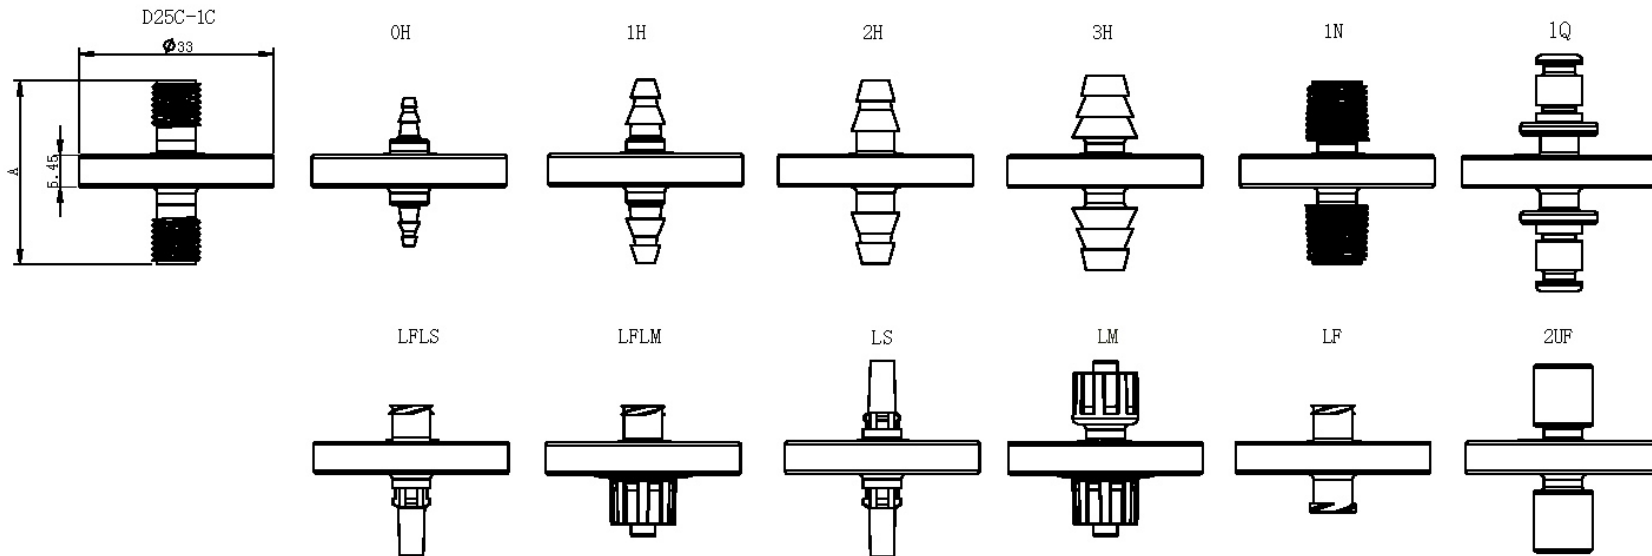

PureFlo D25C filter Series Fitting Configuration

Code name	Inlet Fitting	Outlet Fitting	Size (±1)
			A
D25C-1C	1/8" Compression	1/8" Compression	31
D25C-OH	1/16"-3/32" Hose Barb	1/16"-3/32" Hose Barb	25
D25C-1H	1/8"-3/16" Hose Barb	1/8"-3/16" Hose Barb	31
D25C-2H	3/16"-1/4" Hose Barb	3/16"-1/4" Hose Barb	31
D25C-3H	1/4"-3/8" Hose Barb	1/4"-3/8" Hose Barb	33
D25C-1N	1/8" MNPT	1/8" MNPT	31
D25C-1Q	1/8" Male Quick Coupling	1/8" Male Quick Coupling	40
D25C-LFLS	Luer Lock Female	Luer Lock Male Slip	27
D25C-LFLM	Luer Lock Female	Luer Lock Male	24
D25C-LS	Luer Lock Male Slip	Luer Lock Male Slip	33
D25C-LM	Luer Lock Male	Luer Lock Male	30
D25C-LF	Luer Lock Female	Luer Lock Female	21
D25C-2UF	1/4"-28 UNF 2B	1/4"-28 UNF 2B	32