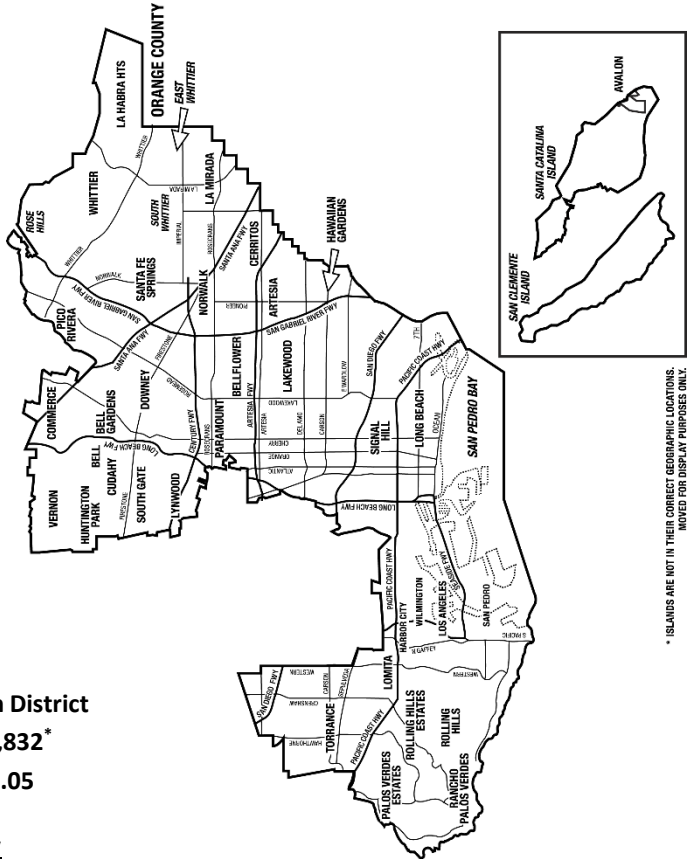

*2021 County Estimate