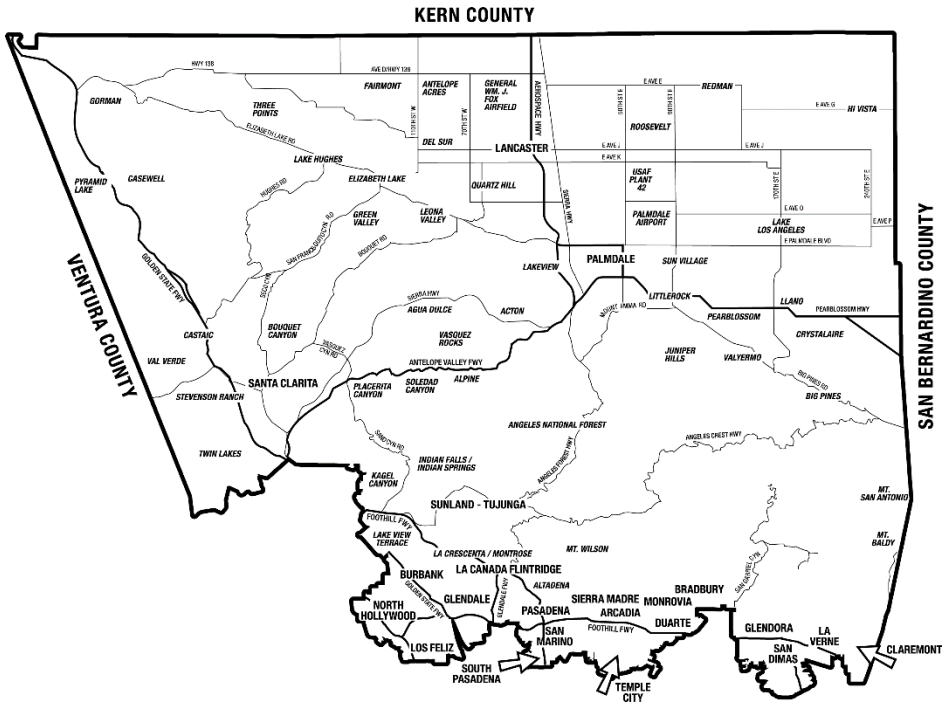

Fifth Supervisorial District Map

Kathryn Barger

Supervisor, Fifth District

Population: 1,896,455*

Square Miles: 2,785.21

kathrynbarger.lacounty.gov

(213) 974-5555

Kathryn@bos.lacounty.gov

869 Kenneth Hahn

Hall of Administration

500 W. Temple Street

Los Angeles, CA 90012

*2021 County Estimate

Fifth District Cities and Communities

Cities

Arcadia
Bradbury
Burbank
Claremont
Duarte
Glendale
Glendora
La Cañada Flintridge
La Verne (portion)
Lancaster
Monrovia
Palmdale
Pasadena
San Dimas
San Marino
Santa Clarita
Sierra Madre
South Pasadena
Temple City

Los Angeles City

Angeles National Forest
Hollywood Hills (portion)
Lakeview Terrace
Los Feliz
North Hollywood (portion)
Shadow Hills
Sherman Oaks (portion)
Studio City (portion)
Sun Valley (portion)
Sunland
Toluca Lake
Toluca Terrace
Toluca Woods
Tujunga
Valley Village

*Condado Estimado en 2021

Ciudades y Comunidades del Quinto Distrito

Ciudades

Arcadia
Bradbury
Burbank
Claremont
Duarte
Glendale
Glendora
La Cañada Flintridge
La Verne (parte)
Lancaster
Monrovia
Palmdale
Pasadena
San Dimas
San Marino
Santa Clarita
Sierra Madre
South Pasadena
Temple City