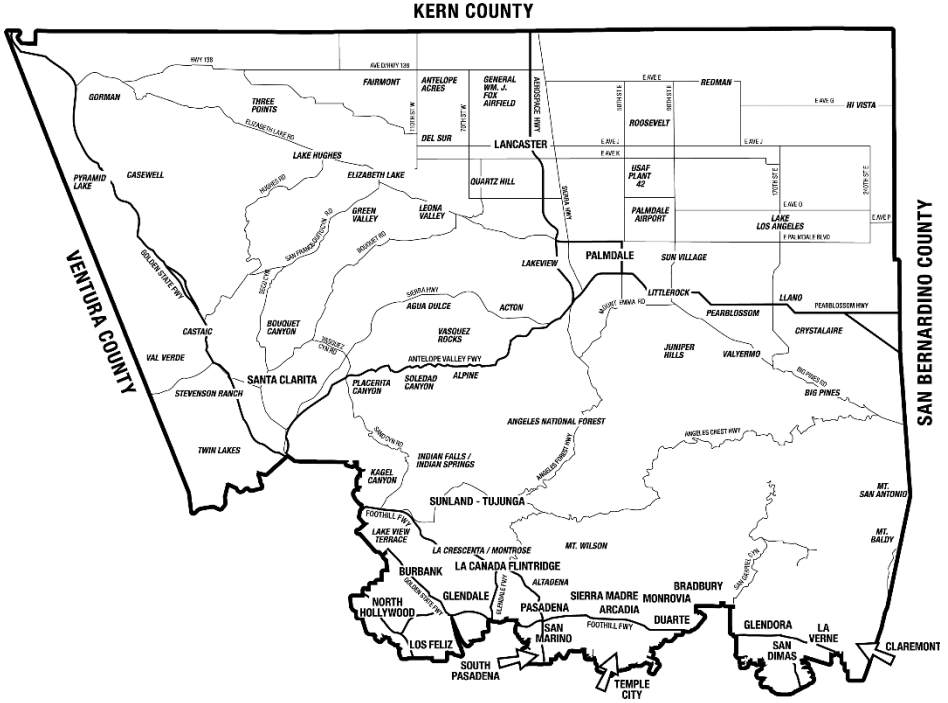

Mapa del Quinto Distrito Supervisorial

Kathryn Barger
Supervisora, Quinto Distrito
Población: 1,896,455*
Millas Cuadradas: 2,785.21

kathrynbarger.lacounty.gov
(213) 974-5555
Kathryn@bos.lacounty.gov
869 Kenneth Hahn
Hall of Administration
500 W. Temple Street
Los Angeles, CA 90012

*Condado Estimado en 2021